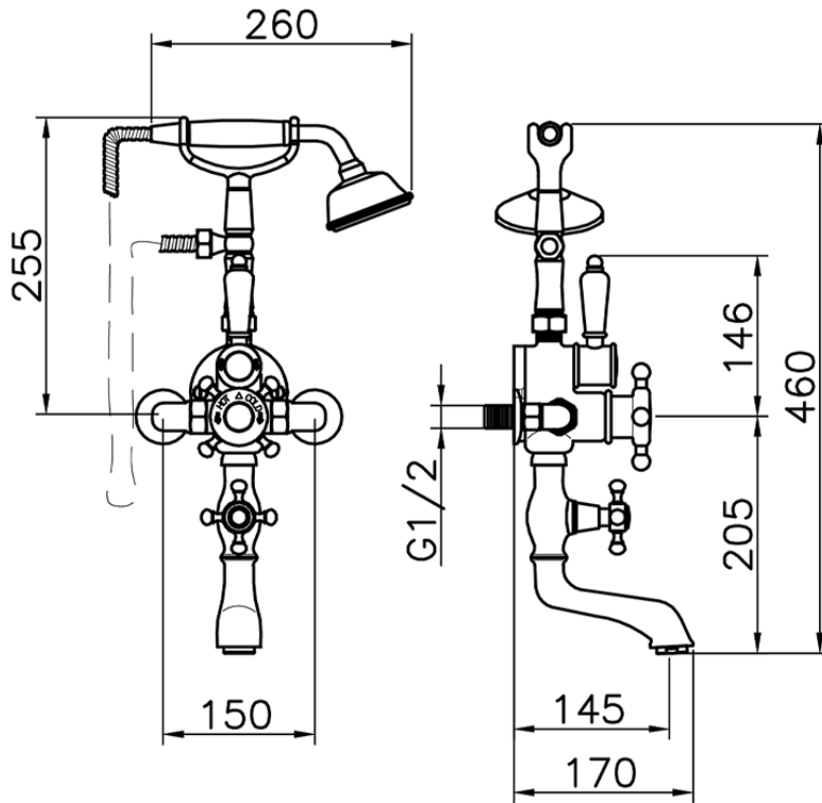

Miscelatore termostatico vasca VICTORIAN\_198.VT01H.

198.VT01H.

<https://huberitalia.com/miscelatore-termostatico-vasca-victorian-198-vt01h>

2024-10-22