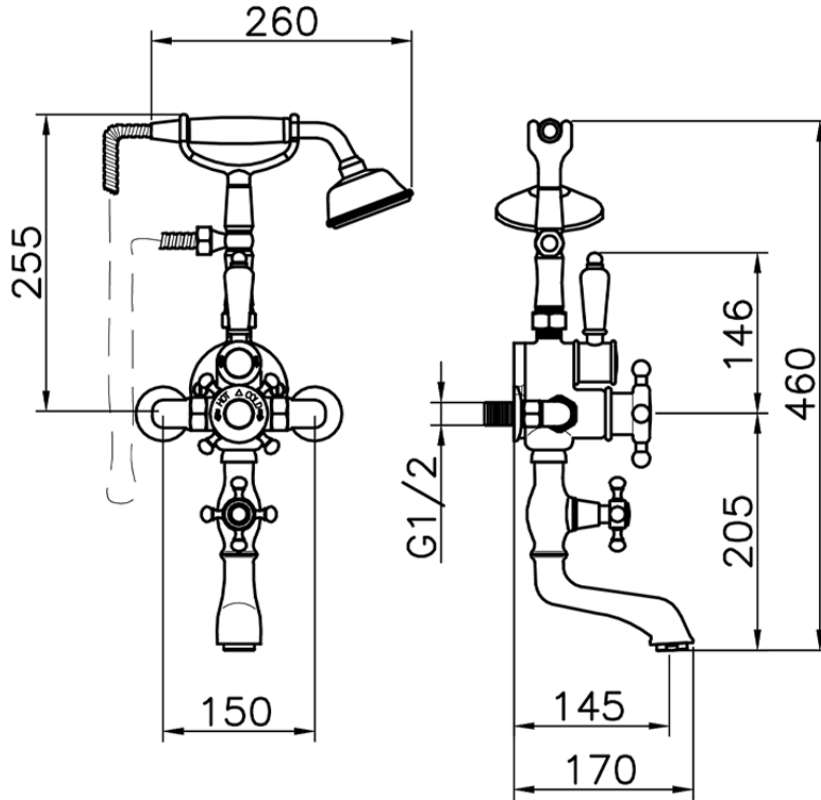

Miscelatore termostatico vasca VICTORIAN\_198.VT01H.

198.VT01H.

<https://huberitalia.com/miscelatore-termostatico-vasca-victorian-198-vt01h>

2024-10-22