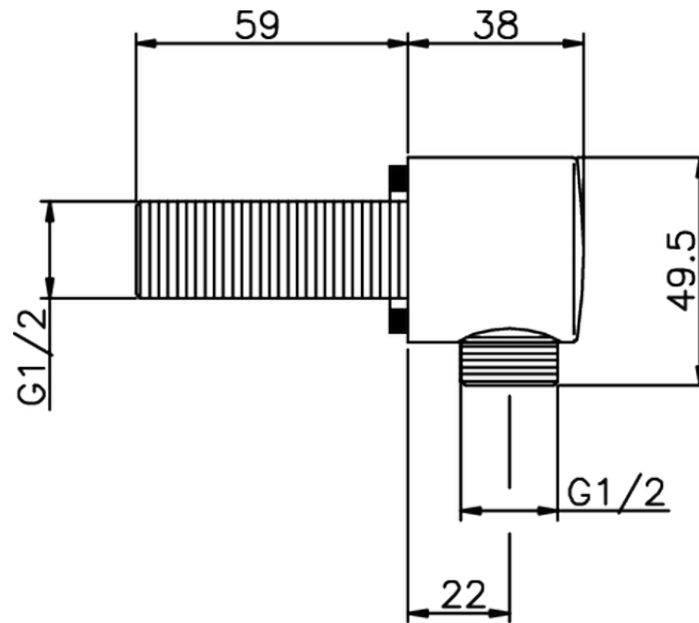

Presad'acqua SHOWER_SS017320

SS017320

<https://www.huberitalia.com/presa-dacqua-shower-ss017320>

2025-02-23