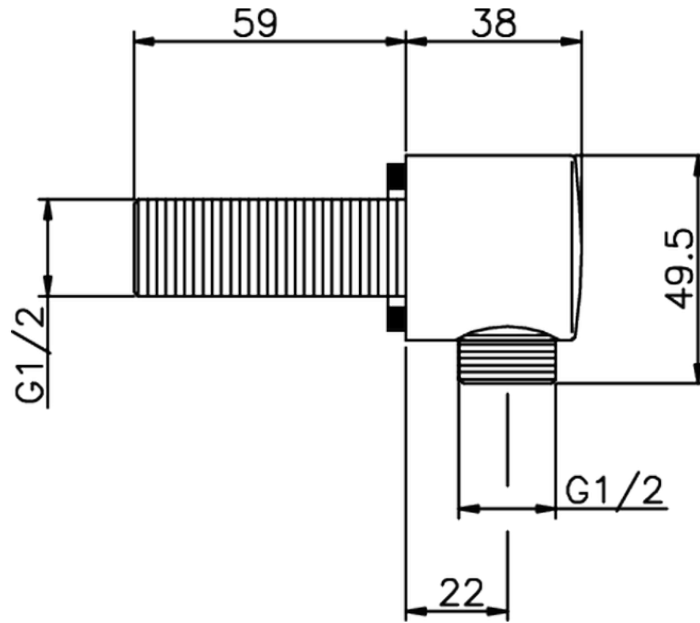

## Presad'acqua SHOWER\_SS017320

SS017320

<https://www.huberitalia.com/presa-dacqua-shower-ss017320>

2025-02-23