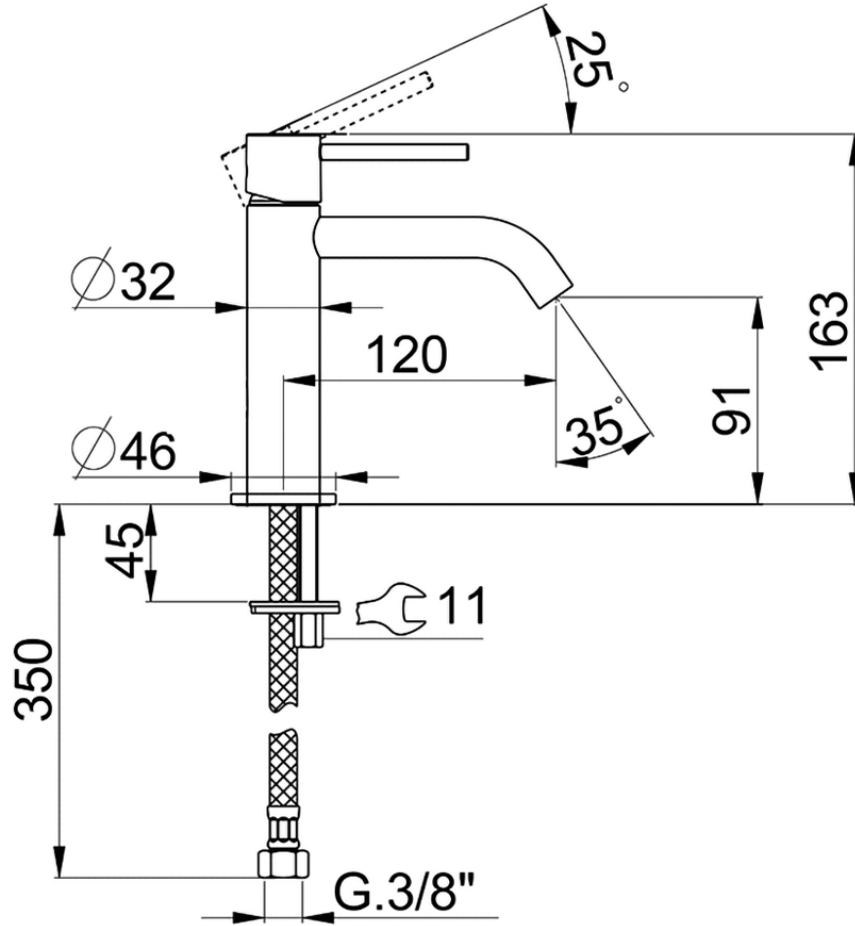

Miscelatore monocomando lavabo large M32\_MT000504

MT000504

<https://huberitalia.com/miscelatore-monocomando-lavabo-large-m32-mt000504>

2024-11-21