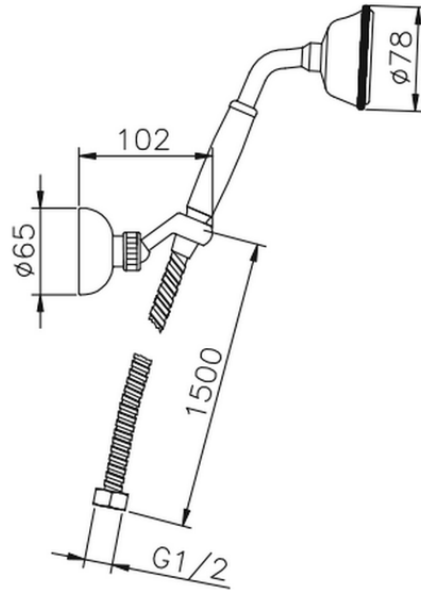

Completo doccia duplex Victorian SHOWER_63.03H.

63.03H.

<https://huberitalia.com/completo-doccia-duplex-victorian-shower-63-03h>

2024-11-21