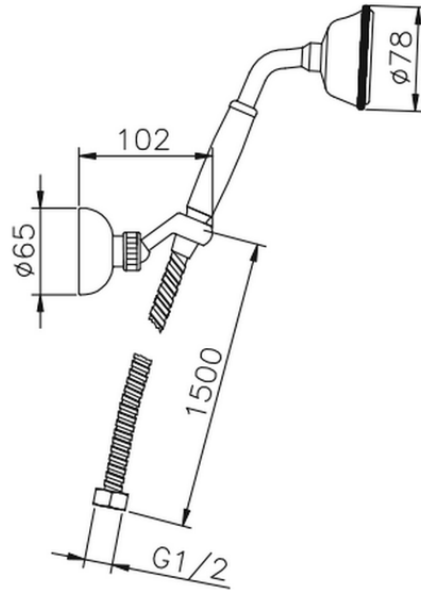

## Completo doccia duplex Victorian SHOWER\_63.03H.

63.03H.

<https://huberitalia.com/completo-doccia-duplex-victorian-shower-63-03h>

2024-11-24