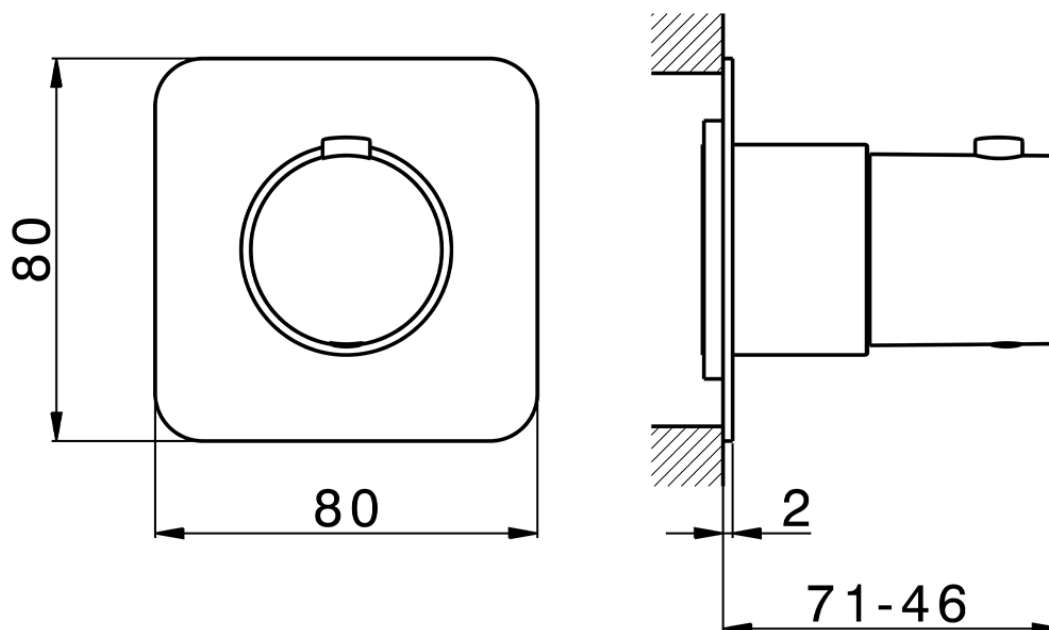

Parte esterna termostatico incasso PUSH&SHOWER_PS0G1020

PS0G1020

<https://www.huberitalia.com/parte-esterna-termostatico-incasso-pushshower-ps0g1020>

ZBOG1000

<https://www.huberitalia.com/parte-incasso-termostatico-incasso-zb0g1000>