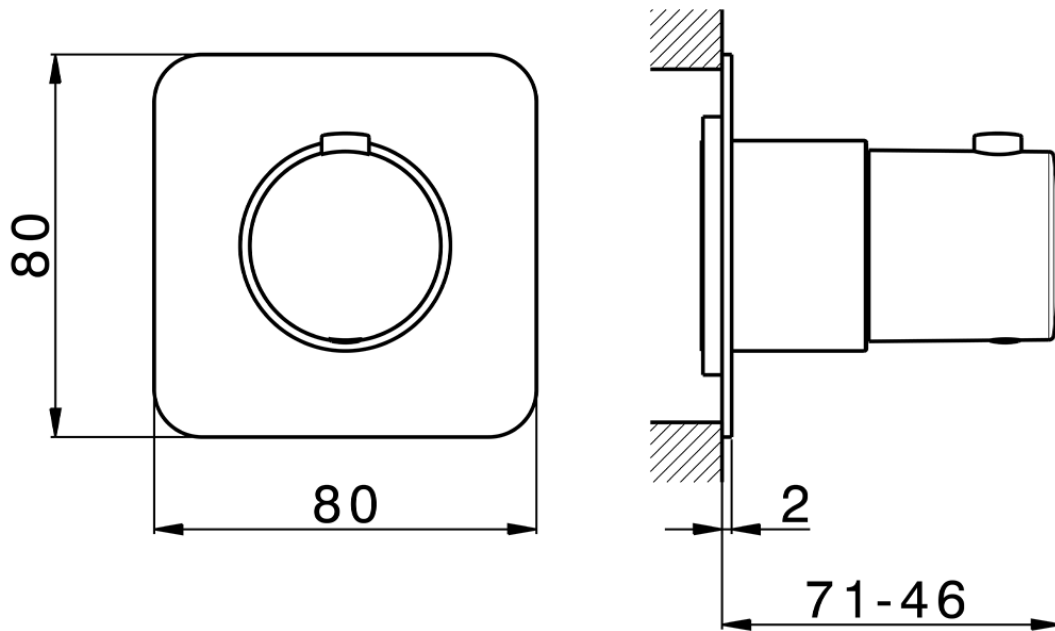

Parte esterna termostatico incasso PUSH&SHOWER_PS0G1020

PS0G1020

<https://www.huberitalia.com/parte-esterna-termostatico-incasso-pushshower-ps0g1020>

ZBOG1000

<https://www.huberitalia.com/parte-incasso-termostatico-incasso-zb0g1000>