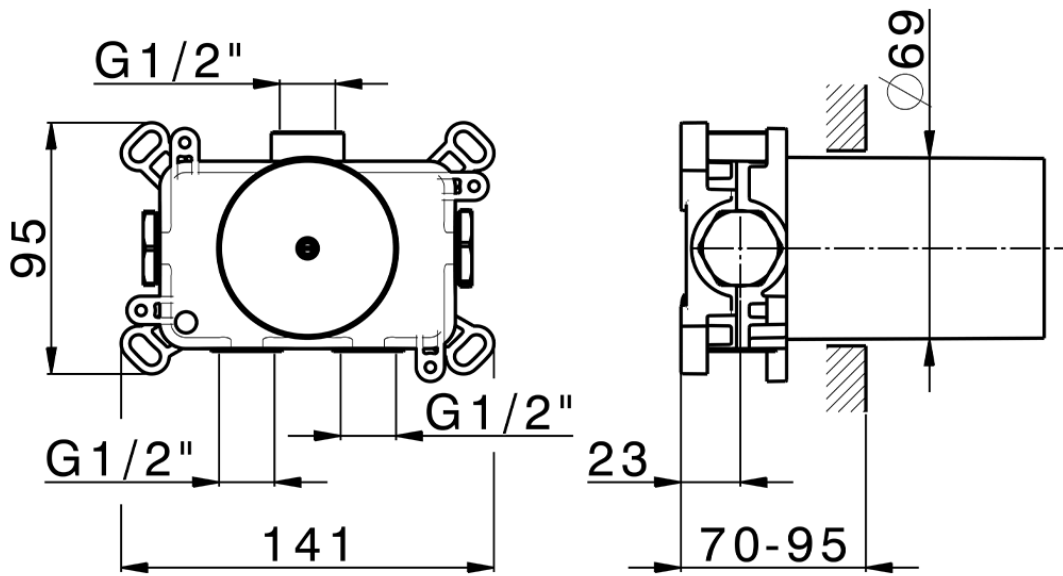

Parte esterna termostatico incasso PUSH&SHOWER_PS0G1020

PS0G1020

<https://www.huberitalia.com/parte-esterna-termostatico-incasso-pushshower-ps0g1020>

ZBOG1000

<https://www.huberitalia.com/parte-incasso-termostatico-incasso-zb0g1000>