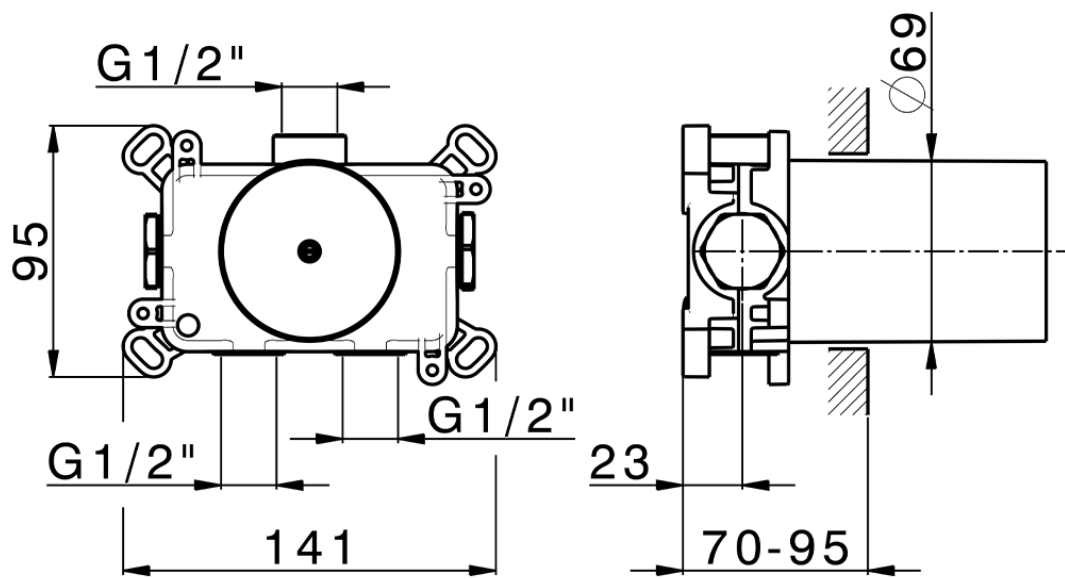

## Parte esterna termostatico incasso PUSH&SHOWER\_PS0G1020

PS0G1020

<https://www.huberitalia.com/parte-esterna-termostatico-incasso-pushshower-ps0g1020>

ZB0G1000

<https://www.huberitalia.com/parte-incasso-termostatico-incasso-zb0g1000>