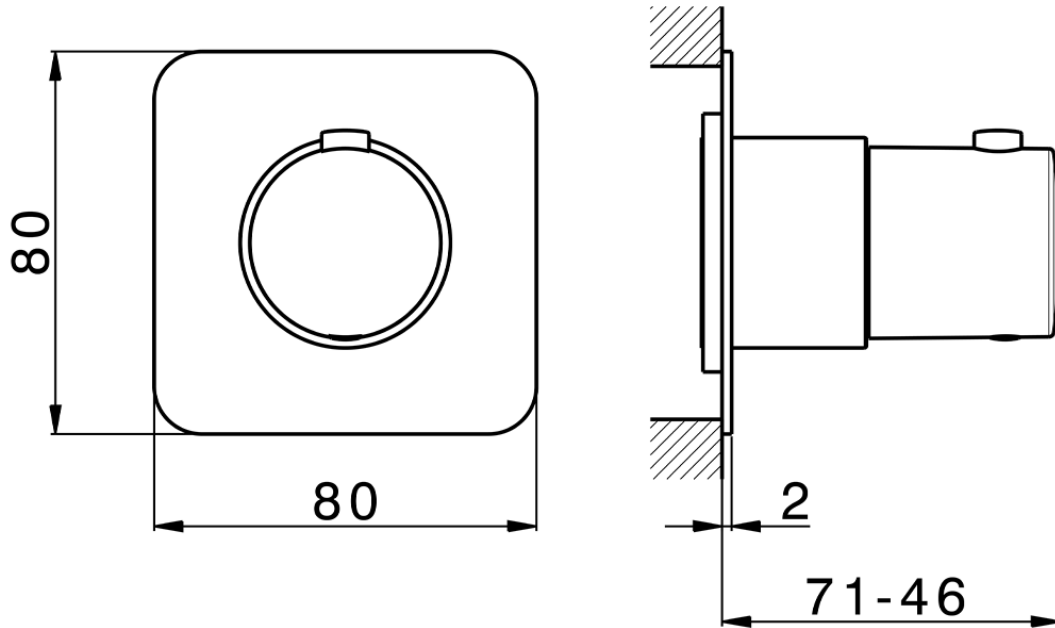

## Parte esterna termostatico incasso PUSH&SHOWER\_PS0G1020

PS0G1020

<https://www.huberitalia.com/parte-esterna-termostatico-incasso-pushshower-ps0g1020>

ZB0G1000

<https://www.huberitalia.com/parte-incasso-termostatico-incasso-zb0g1000>