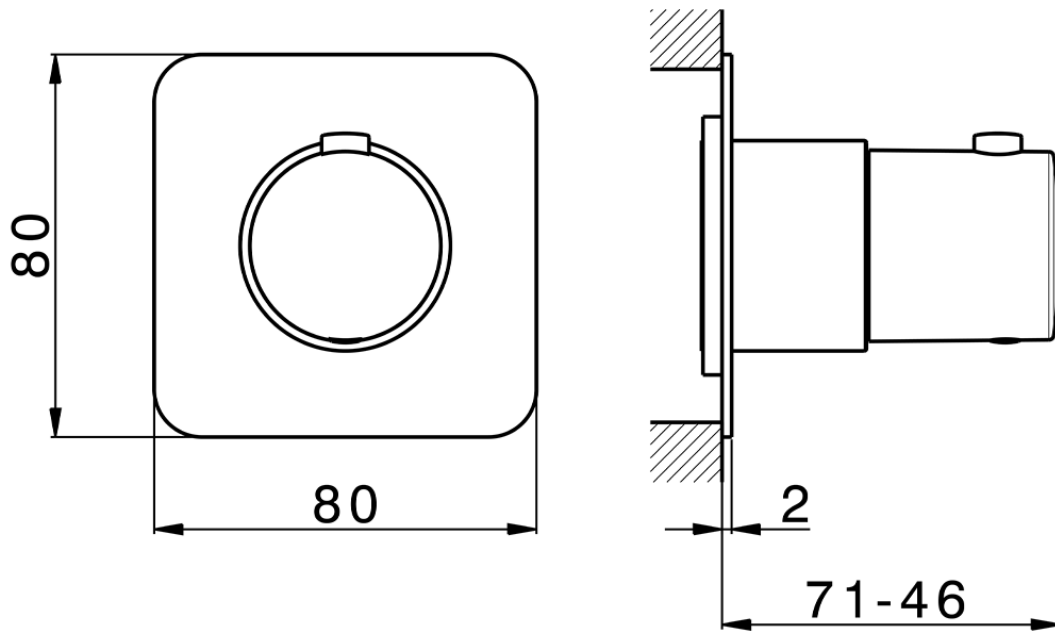

## Parte esterna termostatico incasso PUSH&SHOWER\_PS0G1020

PS0G1020

<https://www.huberitalia.com/parte-esterna-termostatico-incasso-pushshower-ps0g1020>

ZBOG1000

<https://www.huberitalia.com/parte-incasso-termostatico-incasso-zb0g1000>