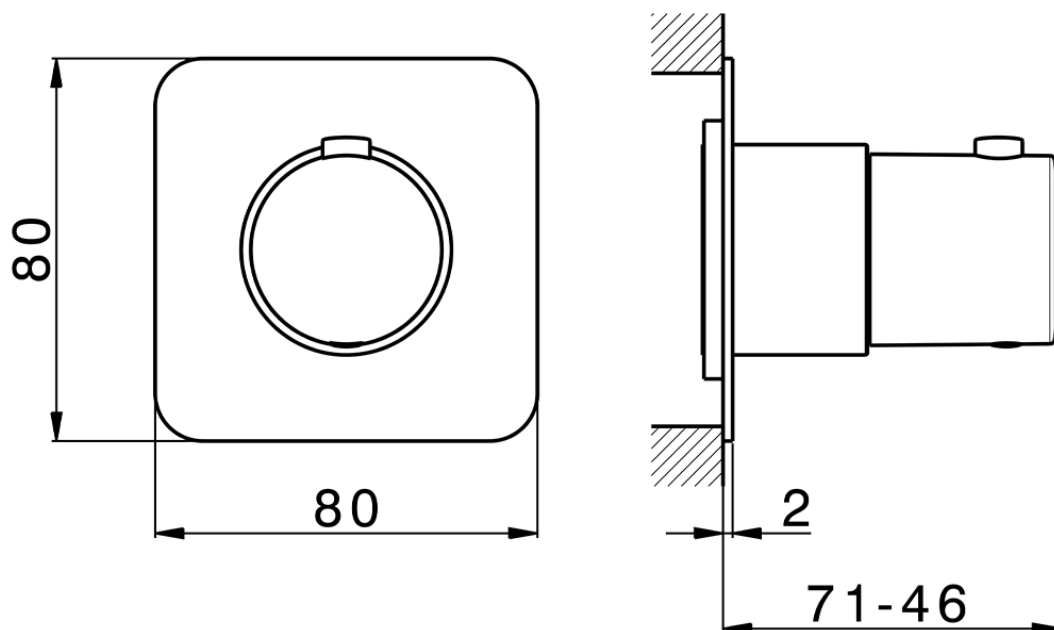

Parte esterna termostatico incasso PUSH&SHOWER_PS0G1020

PS0G1020

<https://www.huberitalia.com/parte-esterna-termostatico-incasso-pushshower-ps0g1020>

ZBOG1000

<https://www.huberitalia.com/parte-incasso-termostatico-incasso-zb0g1000>