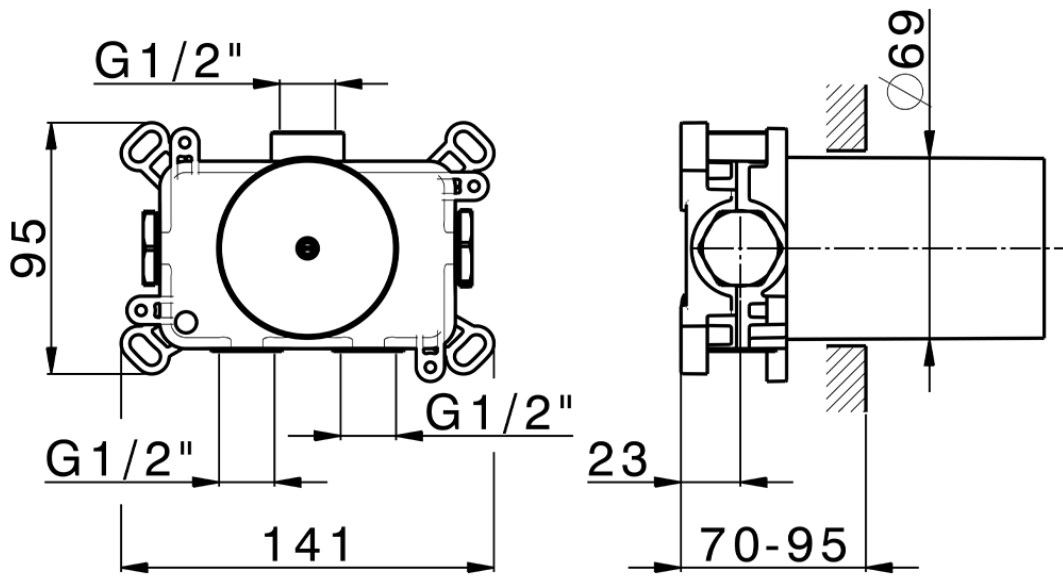

Parte esterna termostatico incasso PUSH&SHOWER_PS0G1020

PS0G1020

<https://www.huberitalia.com/parte-esterna-termostatico-incasso-pushshower-ps0g1020>

ZBOG1000

<https://www.huberitalia.com/parte-incasso-termostatico-incasso-zb0g1000>