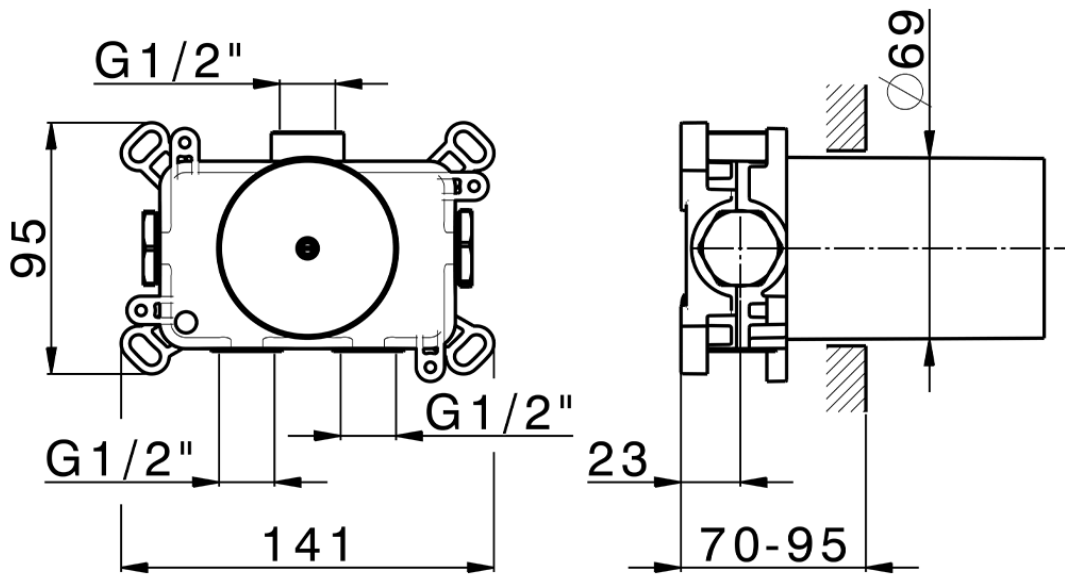

## Parte esterna termostatico incasso PUSH&SHOWER\_PS0G1020

PS0G1020

<https://www.huberitalia.com/parte-esterna-termostatico-incasso-pushshower-ps0g1020>

ZBOG1000

<https://www.huberitalia.com/parte-incasso-termostatico-incasso-zb0g1000>