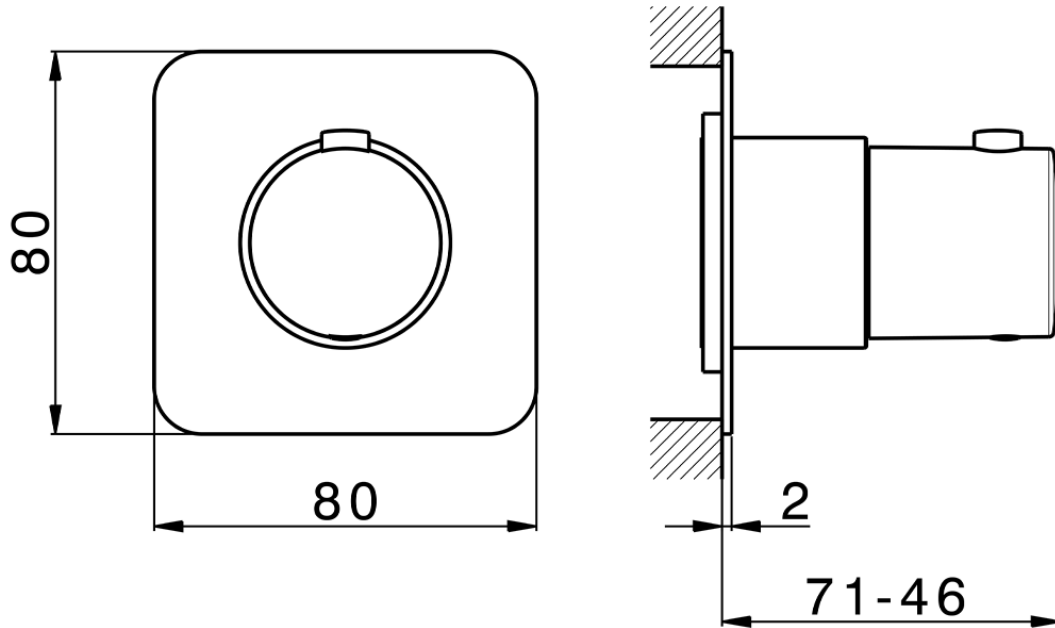

## Parte esterna termostatico incasso PUSH&SHOWER\_PS0G1020

PS0G1020

<https://www.huberitalia.com/parte-esterna-termostatico-incasso-pushshower-ps0g1020>

ZBOG1000

<https://www.huberitalia.com/parte-incasso-termostatico-incasso-zb0g1000>