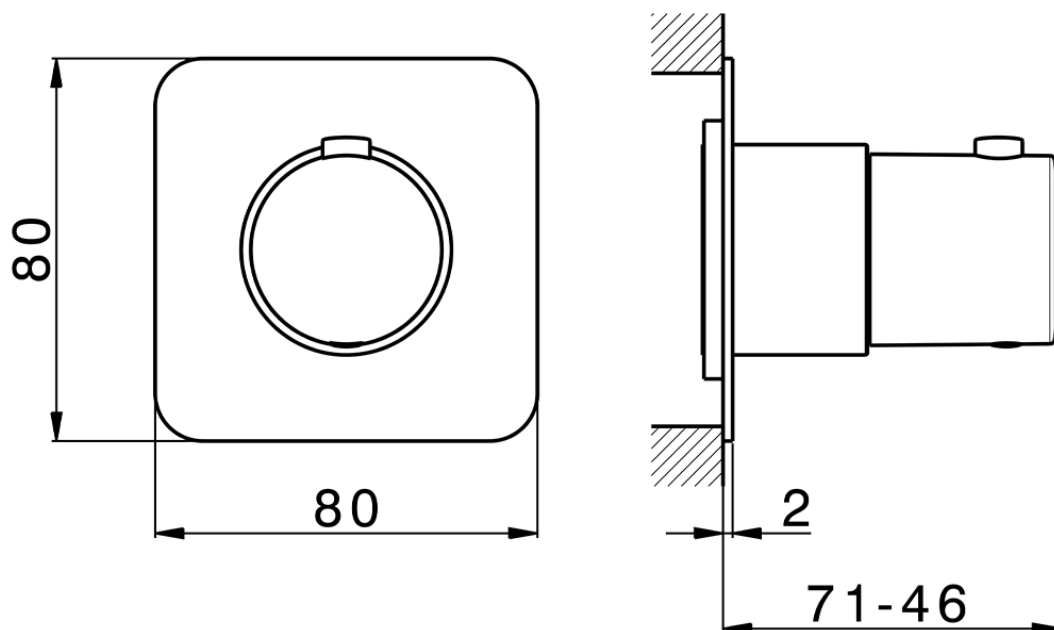

## Parte esterna termostatico incasso PUSH&SHOWER\_PS0G1020

PS0G1020

<https://www.huberitalia.com/parte-esterna-termostatico-incasso-pushshower-ps0g1020>

ZBOG1000

<https://www.huberitalia.com/parte-incasso-termostatico-incasso-zb0g1000>