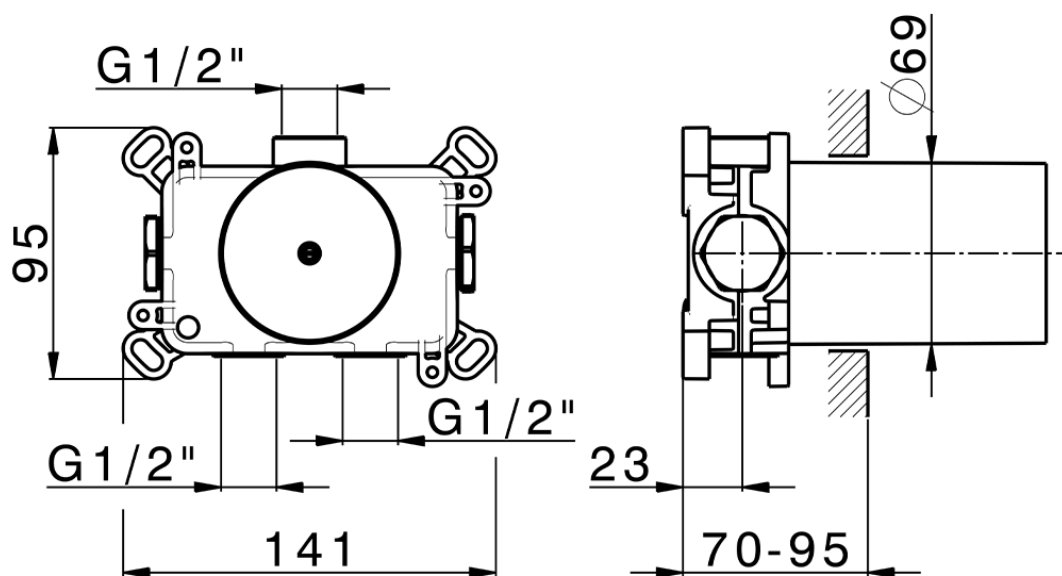

## Parte esterna termostatico incasso PUSH&SHOWER\_PS0G1020

PS0G1020

<https://www.huberitalia.com/parte-esterna-termostatico-incasso-pushshower-ps0g1020>

ZBOG1000

<https://www.huberitalia.com/parte-incasso-termostatico-incasso-zb0g1000>