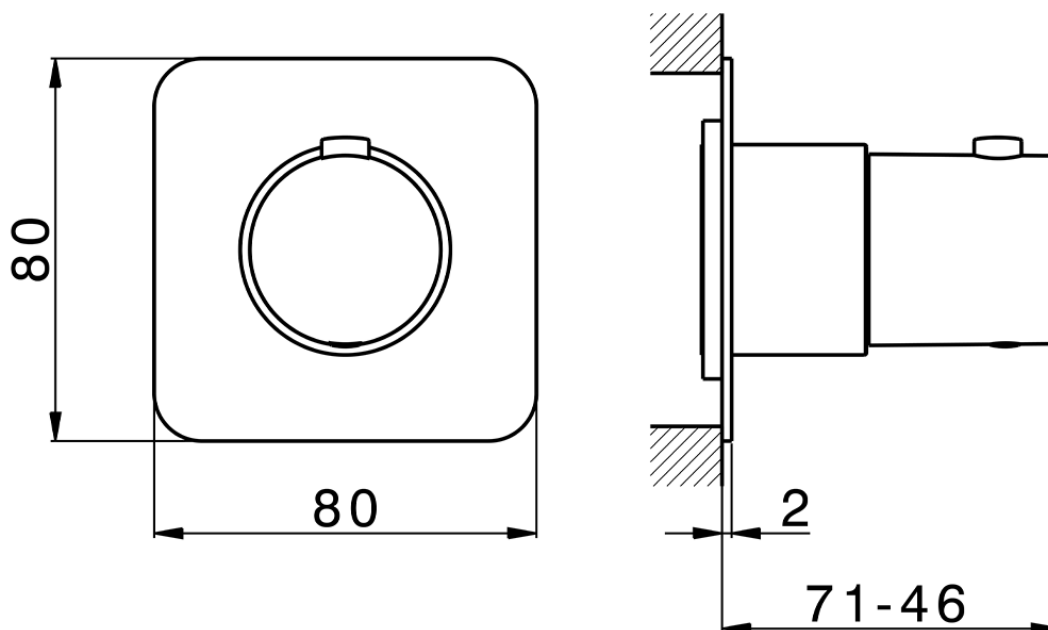

Parte esterna termostatico incasso PUSH&SHOWER_PS0G1020

PS0G1020

<https://www.huberitalia.com/parte-esterna-termostatico-incasso-pushshower-ps0g1020>

ZBOG1000

<https://www.huberitalia.com/parte-incasso-termostatico-incasso-zb0g1000>