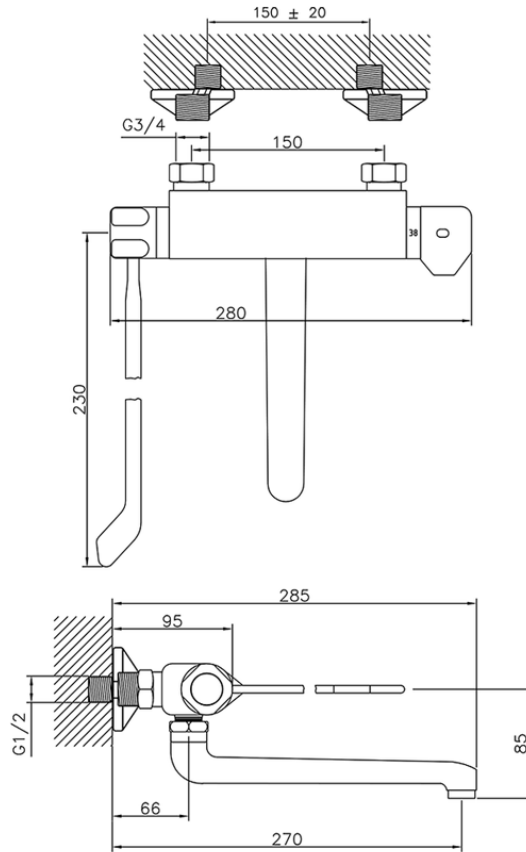

Miscelatore termostatico lavello a parete KITCHEN_CLT70030

CLT70030

<https://huberitalia.com/miscelatore-termostatico-lavello-a-parete-kitchen-clt70030>

2024-11-21