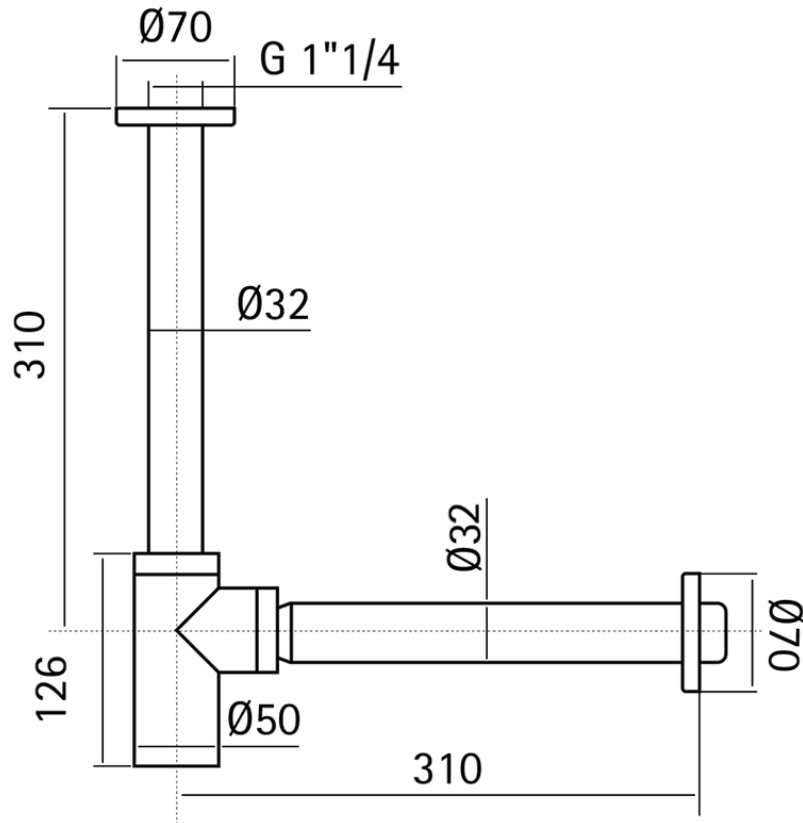

## Sifone lavabo 1"1/4 LYNOX\_ZB004130

ZB004130

<https://www.huberitalia.com/sifone-lavabo-11-4-lynnox-zb004130>

2025-03-14