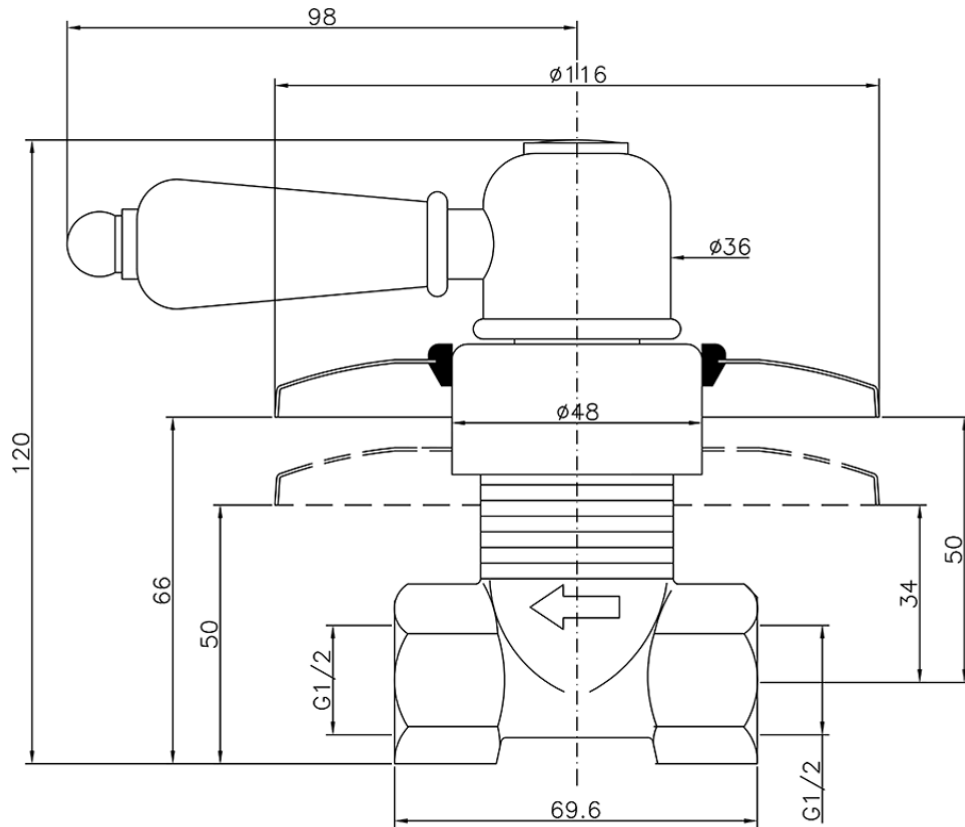

Rubinetto d'arresto incasso CROISSETTE_CS000310

CS000310

<https://huberitalia.com/rubinetto-darresto-incasso-croisette-cs000310>

2024-11-23