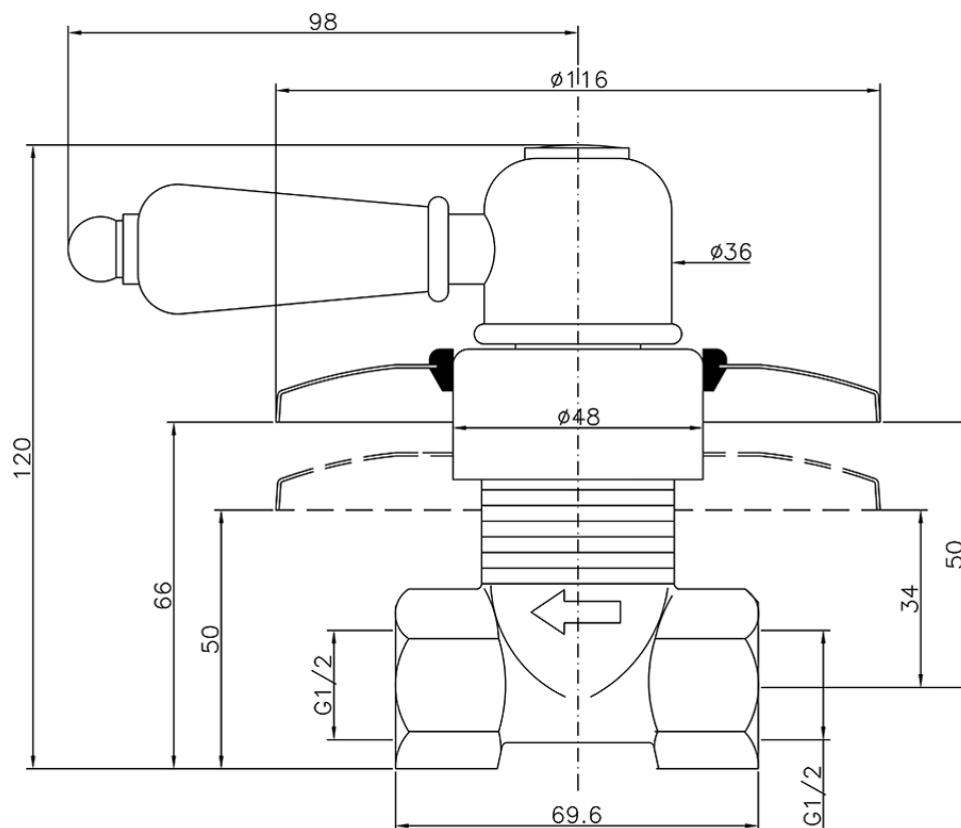

Rubinetto d'arresto incasso CROISSETTE_CS000310

CS000310

<https://huberitalia.com/rubinetto-darresto-incasso-croisette-cs000310>

2024-11-21