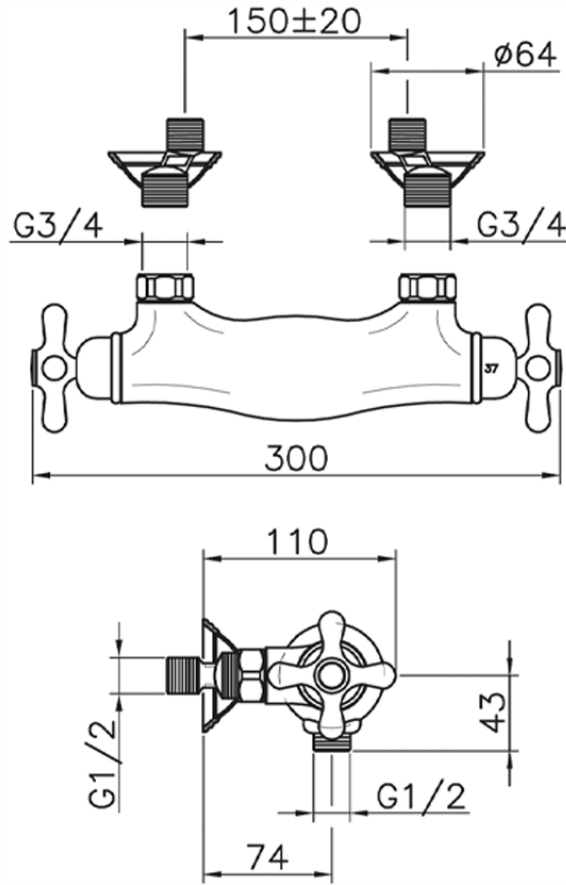

Miscelatore termostatico doccia CROISETTE_CST01010

CST01010

<https://www.huberitalia.com/miscelatore-termostatico-doccia-croisette-cst01010>

2024-12-22