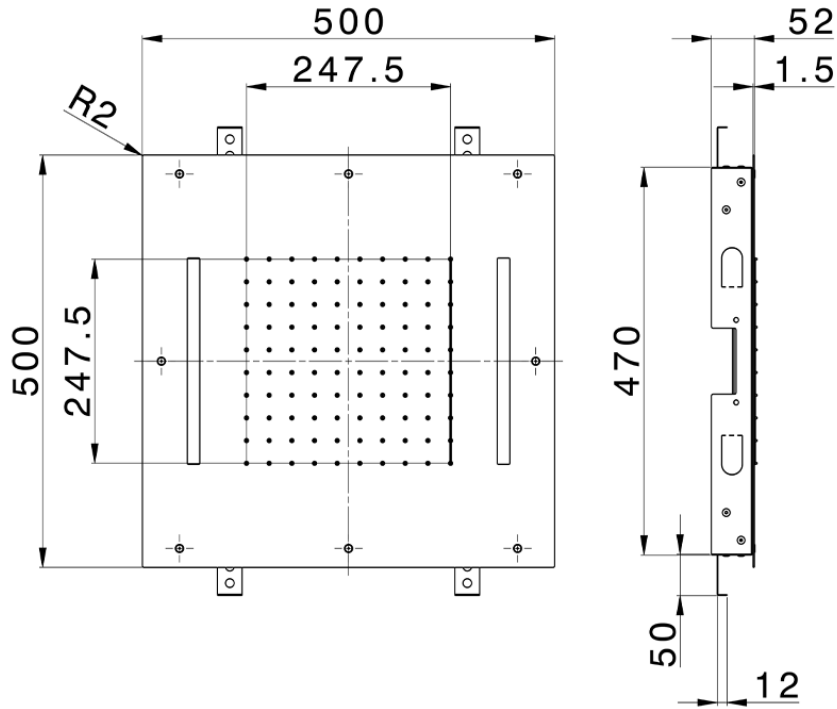

Soffione a soffitto con cromoterapia 500x500 mm ZEN_ZS1C0075

ZS1C0075

<https://huberitalia.com/soffione-a-soffitto-con-cromoterapia-500x500-mm-zen-zs1c0075>

2024-11-21