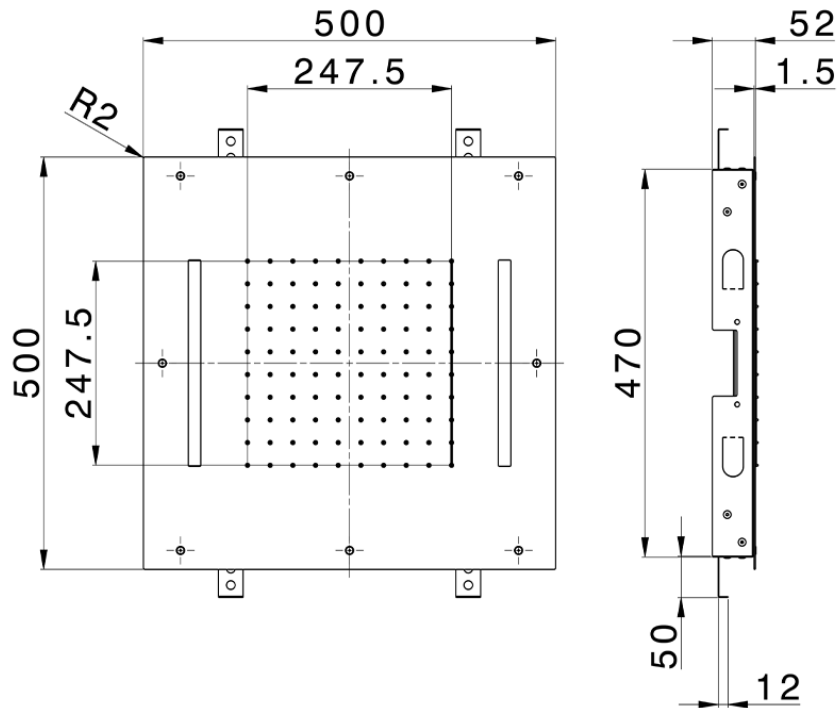

Soffione a soffitto con cromoterapia 500x500 mm ZEN_ZS1C0075

ZS1C0075

<https://huberitalia.com/soffione-a-soffitto-con-cromoterapia-500x500-mm-zen-zs1c0075>

2024-11-24