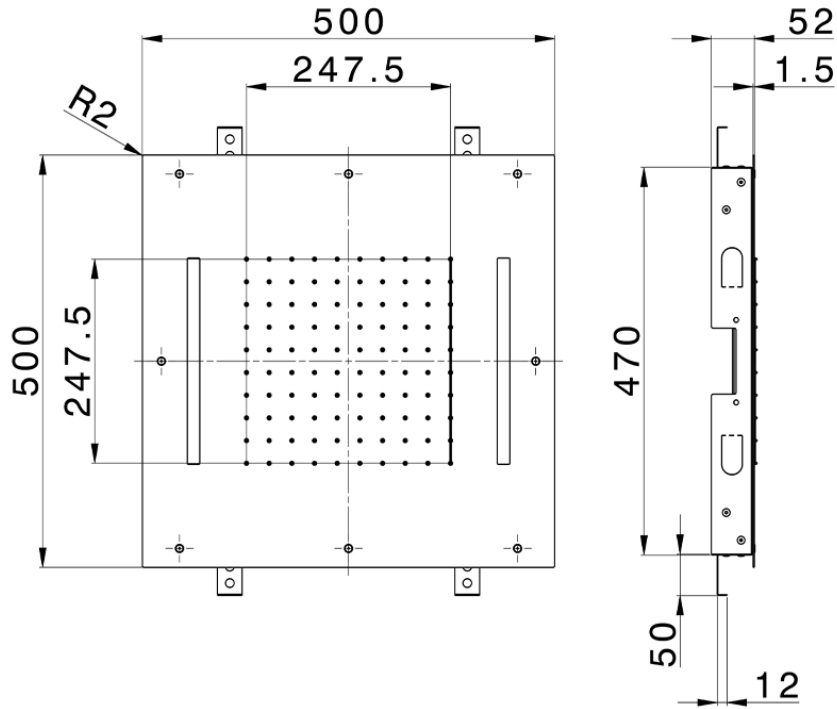

## Soffione a soffitto con cromoterapia 500x500 mm ZEN\_ZS1C0075

ZS1C0075

<https://huberitalia.com/soffione-a-soffitto-con-cromoterapia-500x500-mm-zen-zs1c0075>

2024-11-23