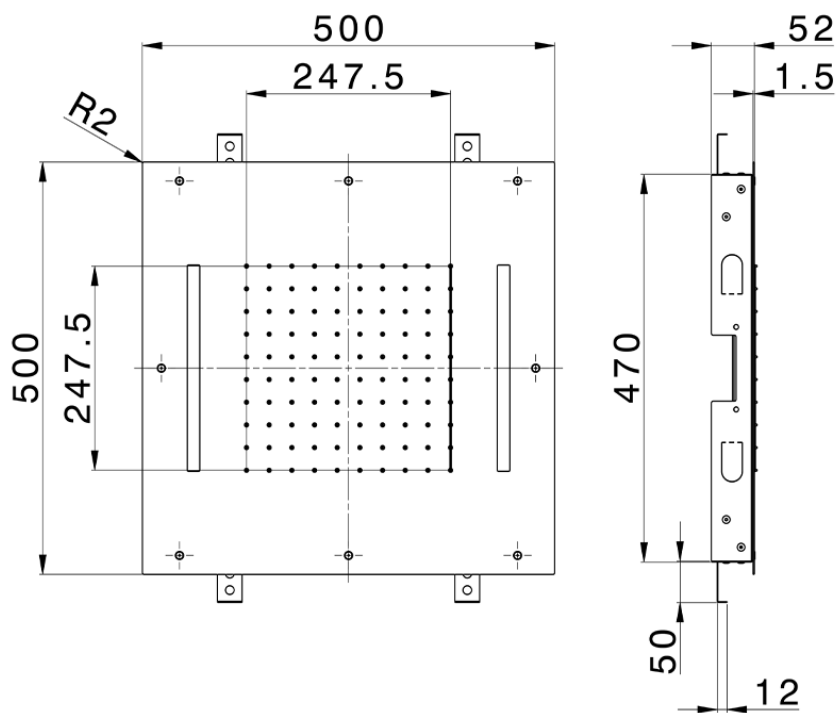

Soffione a soffitto con cromoterapia 500x500 mm ZEN_ZS1C0075

ZS1C0075

<https://huberitalia.com/soffione-a-soffitto-con-cromoterapia-500x500-mm-zen-zs1c0075>

2024-11-21