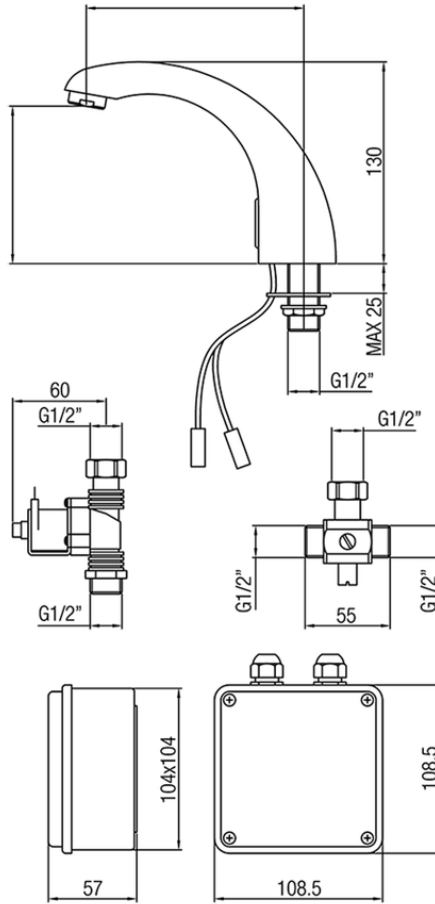

Rubinetto elettronico lavabo CLINIC&TECHNICAL_303B.01H.

303B.01H.

<https://www.huberitalia.com/rubinetto-elettronico-lavabo-clinicttechnical-303b-01h>

2024-12-22