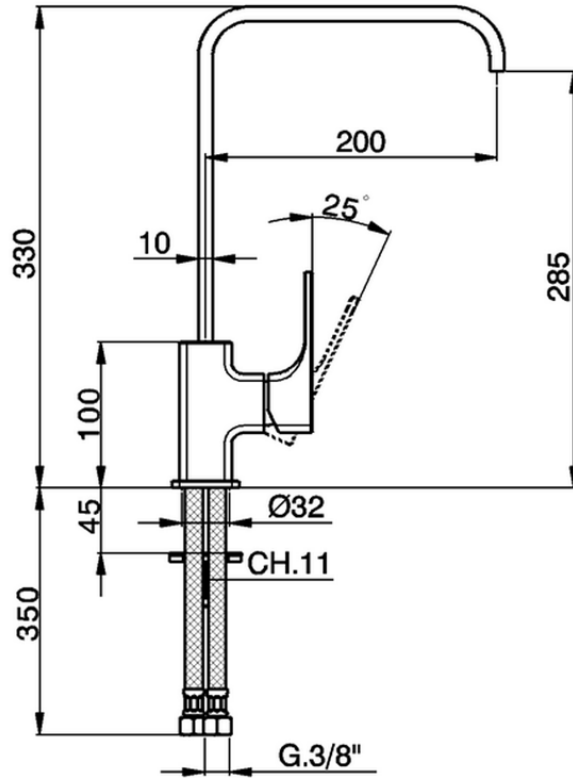

Miscelatore monocomando lavello EnergySave KITCHEN_CU102535

CU102535

<https://www.huberitalia.com/miscelatore-monocomando-lavello-energysave-kitchen-cu102535>

2024-12-21