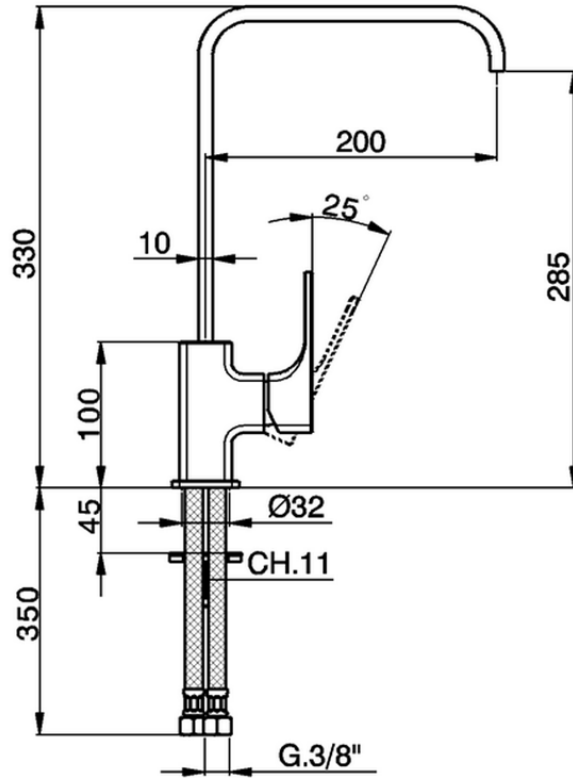

## Miscelatore monocomando lavello EnergySave KITCHEN\_CU102535

CU102535

<https://huberitalia.com/miscelatore-monocomando-lavello-energysave-kitchen-cu102535>

2024-12-04