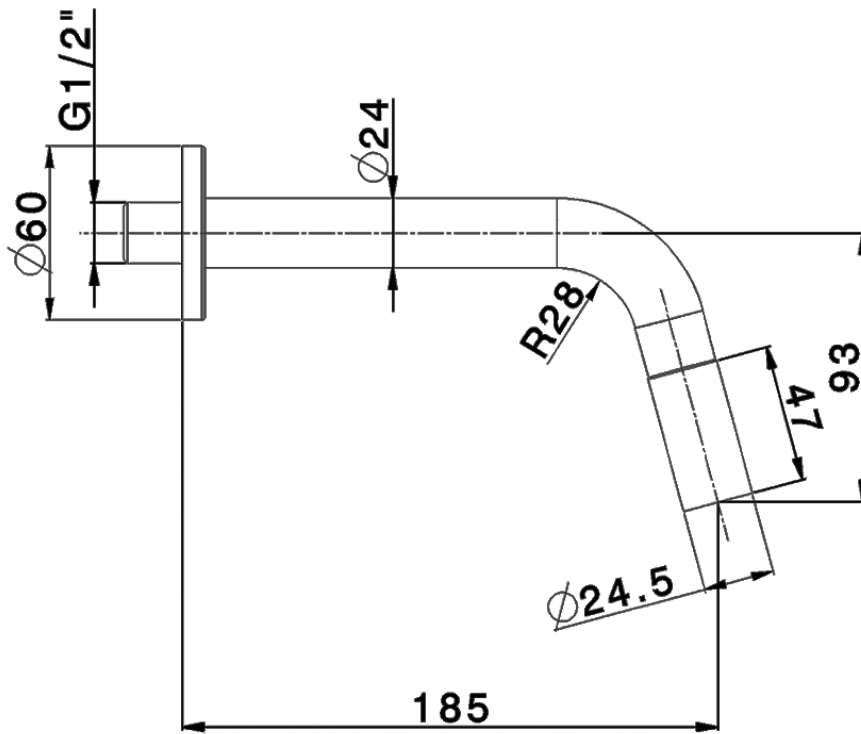

Rubinetto monoacqua a parete NUOVA KIRUNA_K2001420

K2001420

<https://www.huberitalia.com/rubinetto-monoacqua-a-parete-nuova-kiruna-k2001420>

ZB004510

<https://www.huberitalia.com/parte-incasso-monocomando-free-standing-incasso-zb004510>