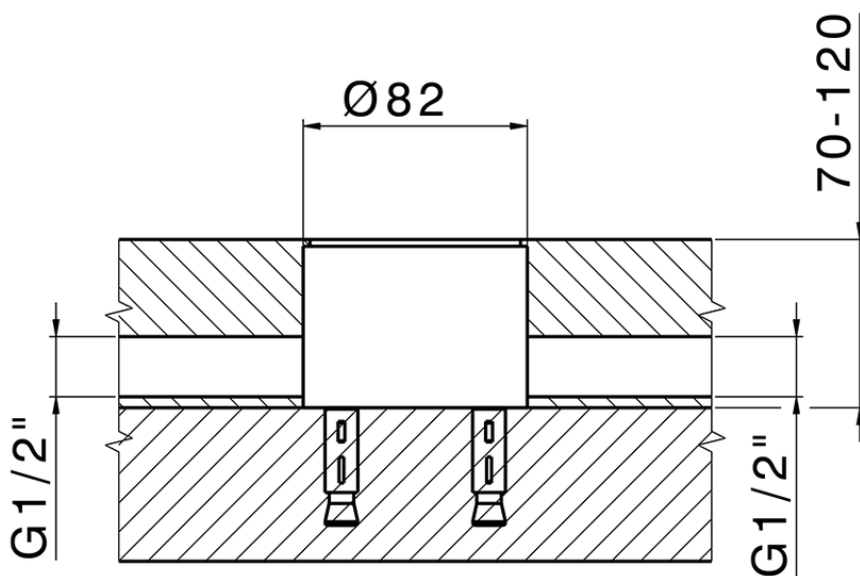

Rubinetto monoacqua a parete NUOVA KIRUNA_K2001420

K2001420

<https://www.huberitalia.com/rubinetto-monoacqua-a-parete-nuova-kiruna-k2001420>

ZB004510

<https://www.huberitalia.com/parte-incasso-monocomando-free-standing-incasso-zb004510>