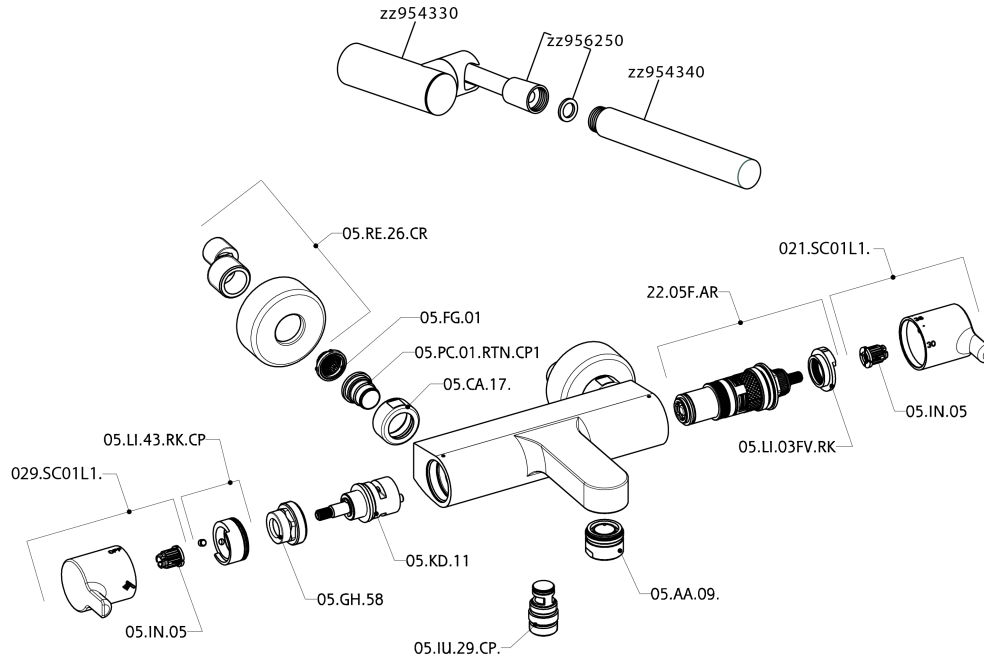

Miscelatore termostatico vasca completo H2_H2D21010

H2D21010

<https://huberitalia.com/miscelatore-termostatico-vasca-completo-h2-h2d21010>

2024-11-21