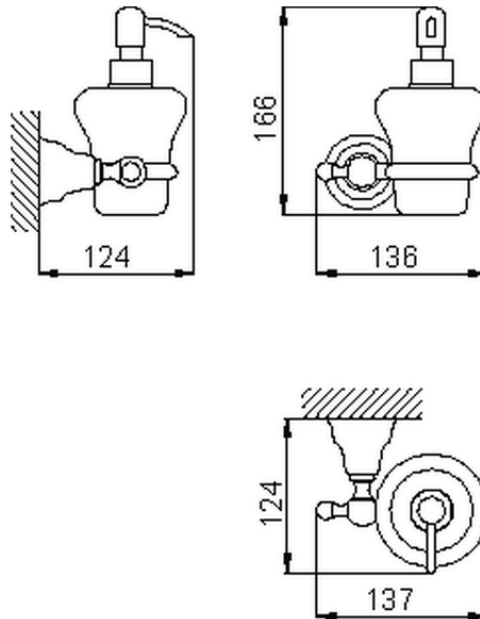

Porta sapone liquido CROISSETTE_4024.01H.

4024.01H.

<https://www.huberitalia.com/porta-sapone-liquido-croisette-4024-01h>

2024-12-22