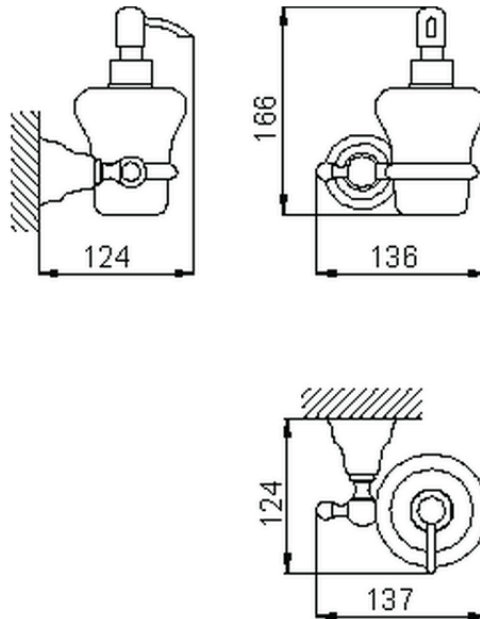

## Porta sapone liquido CROISSETTE\_4024.01H.

4024.01H.

<https://www.huberitalia.com/porta-sapone-liquido-croisette-4024-01h>

2024-12-22