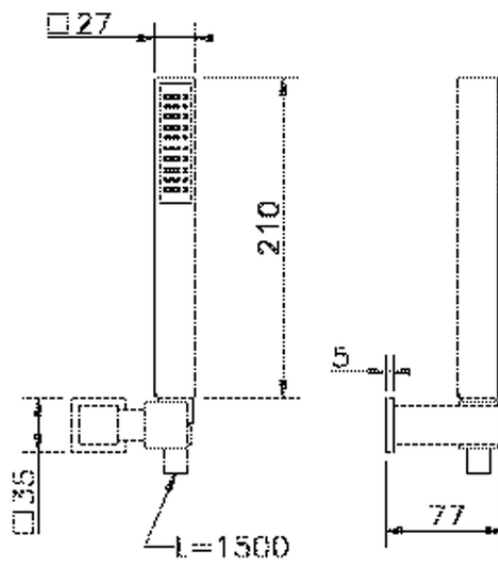

Completo doccia duplex Ego SHOWER_63.21H.

63.21H.

<https://huberitalia.com/completo-doccia-duplex-ego-shower-63-21h>

2024-11-21