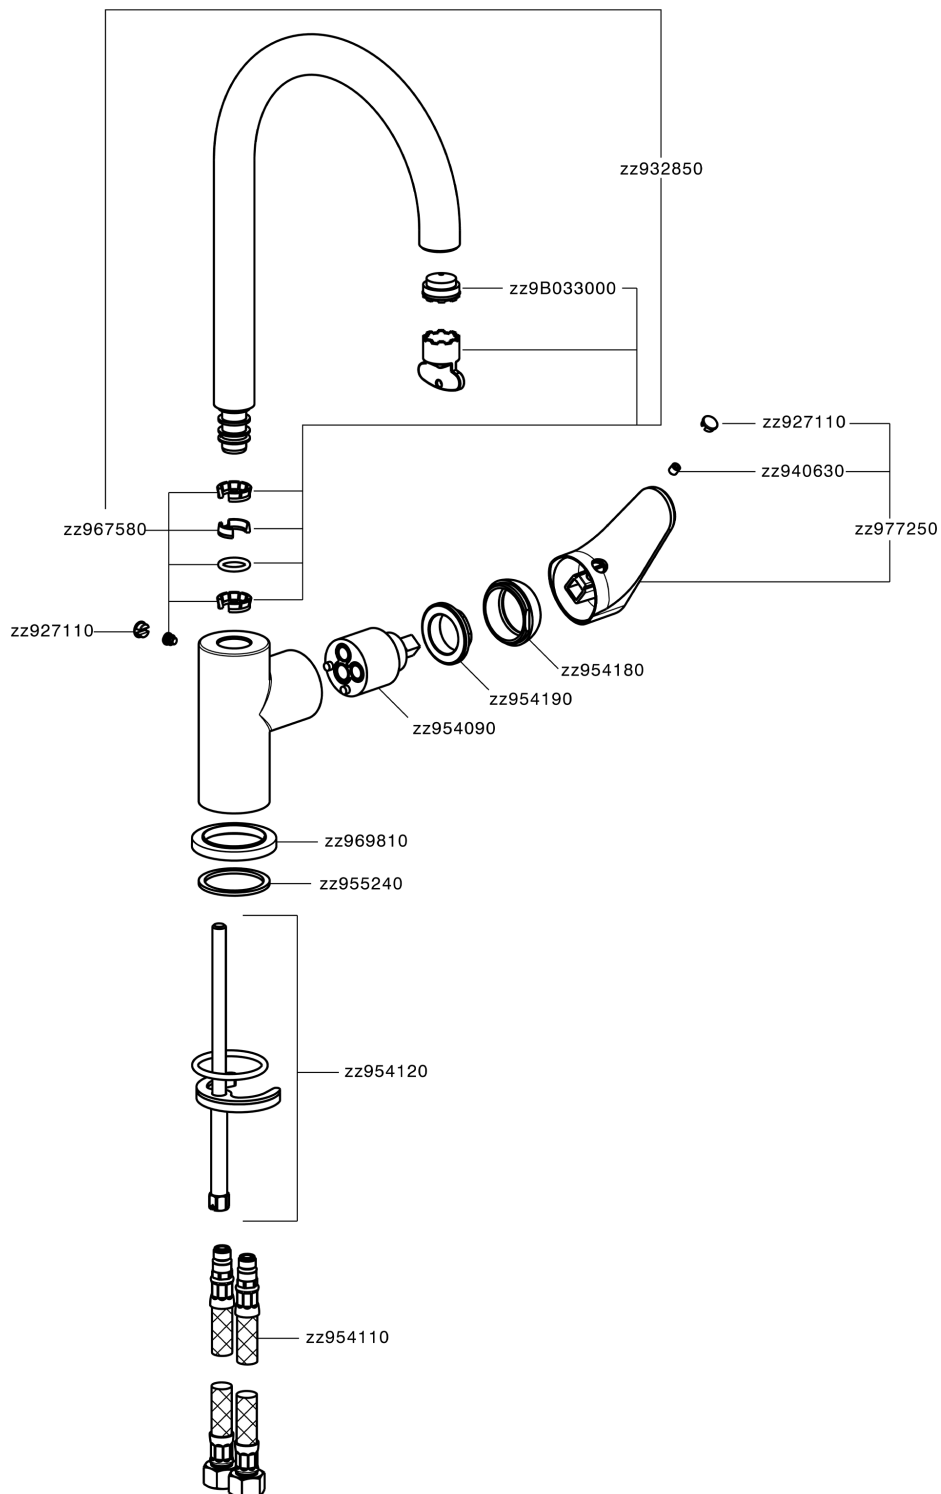

## Miscelatore monocomando lavello EnergySave KITCHEN\_AH000535

AH000535

<https://www.huberitalia.com/miscelatore-monocomando-lavello-energysave-kitchen-ah000535>

2025-04-15