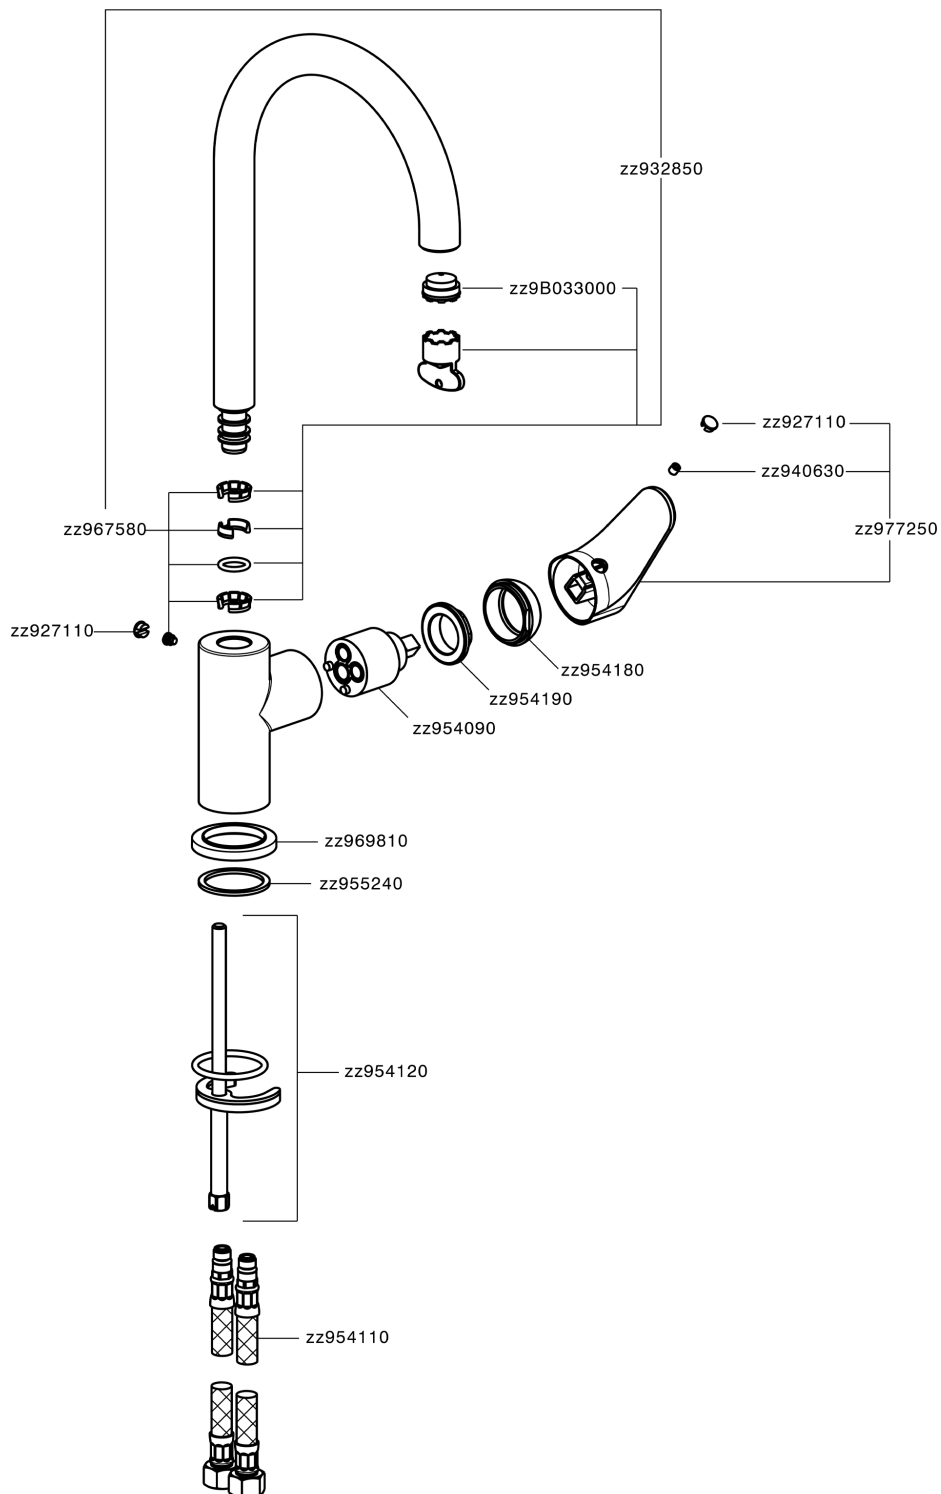

Miscelatore monocomando lavello EnergySave KITCHEN_AH000535

AH000535

<https://www.huberitalia.com/miscelatore-monocomando-lavello-energysave-kitchen-ah000535>

2025-04-24