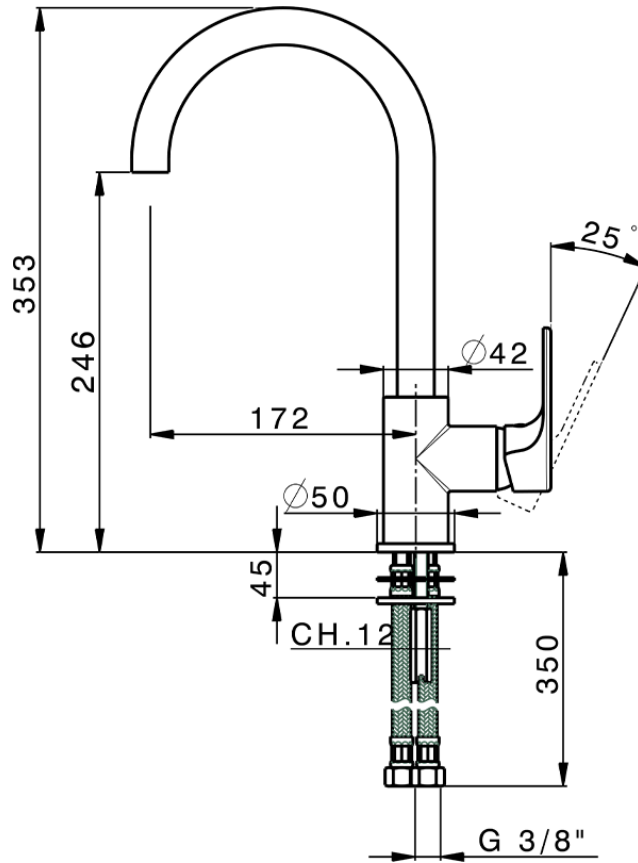

Miscelatore monocomando lavello EnergySave KITCHEN_AH000535

AH000535

<https://www.huberitalia.com/miscelatore-monocomando-lavello-energysave-kitchen-ah000535>

2025-04-24