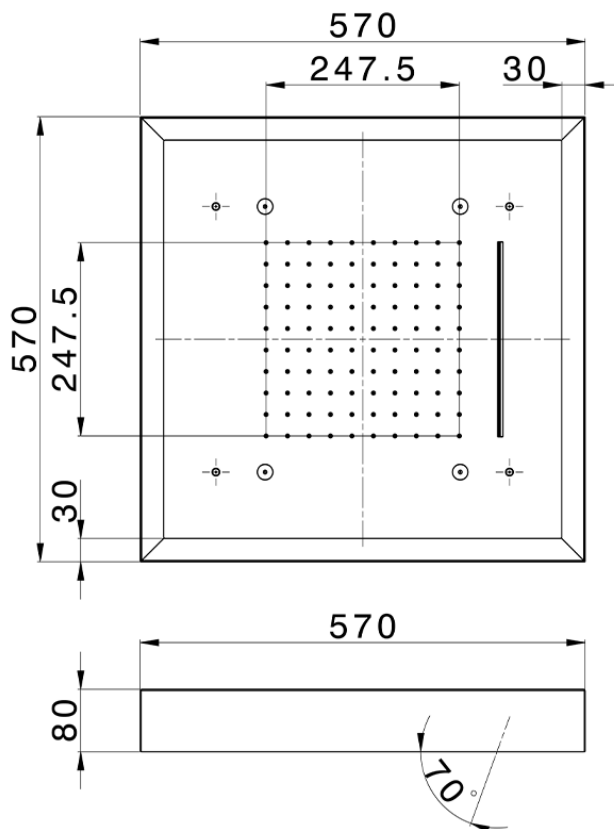

## Soffione a soffitto con cromoterapia 570x570 mm ZEN\_ZS1C0165

ZS1C0165

<https://huberitalia.com/soffione-a-soffitto-con-cromoterapia-570x570-mm-zen-zs1c0165>

2024-10-22