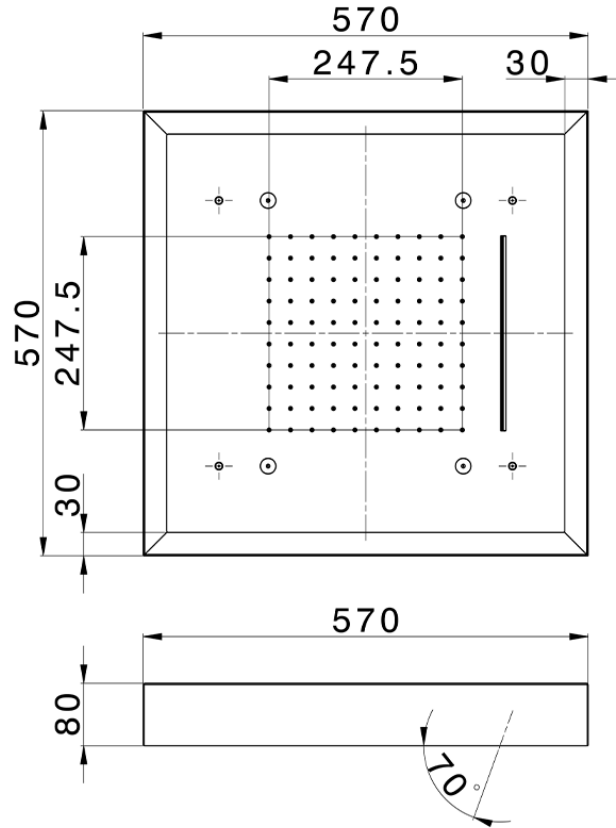

Soffione a soffitto con cromoterapia 570x570 mm ZEN_ZS1C0165

ZS1C0165

<https://huberitalia.com/soffione-a-soffitto-con-cromoterapia-570x570-mm-zen-zs1c0165>

2024-10-22