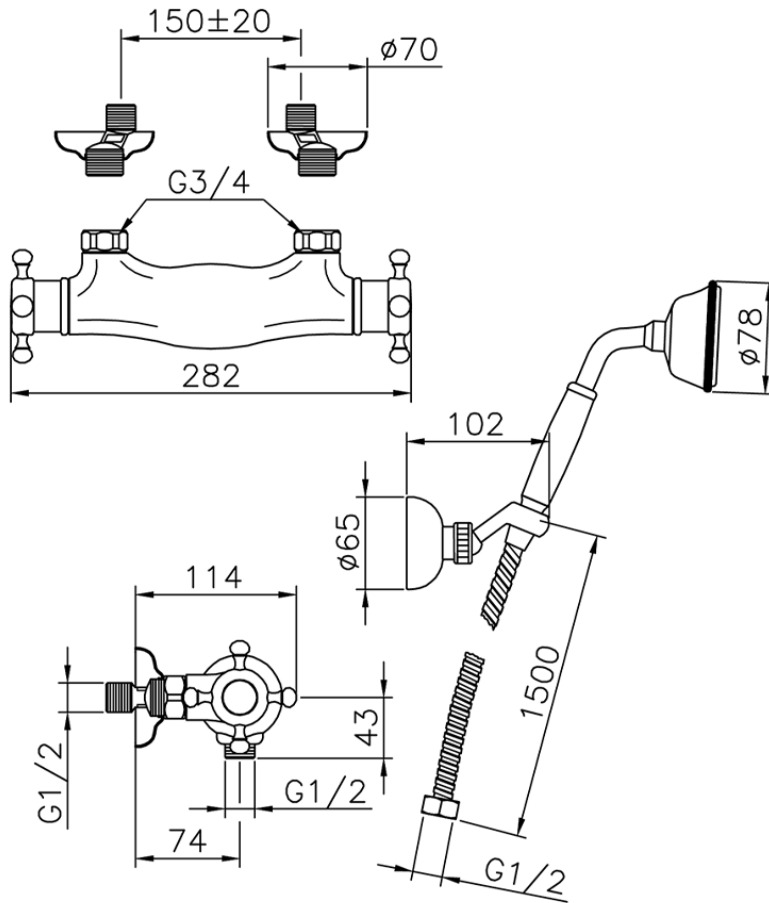

Miscelatore termostatico doccia completo VICTORIAN_VTD01010

VTD01010

<https://huberitalia.com/miscelatore-termostatico-doccia-completo-victorian-vtd01010>

2024-11-24