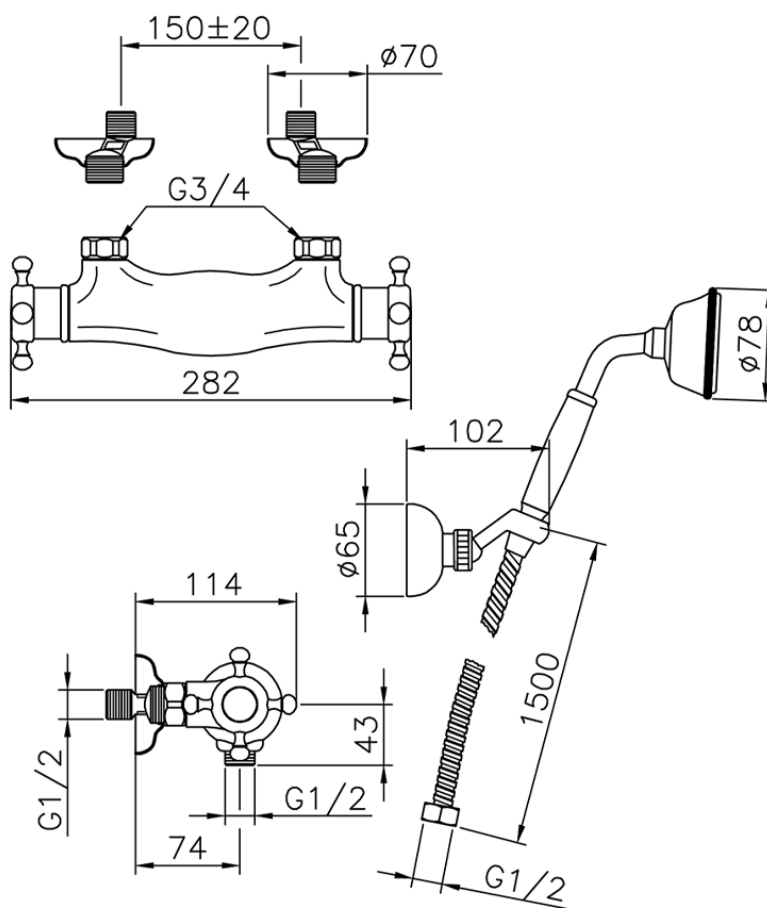

Miscelatore termostatico doccia completo VICTORIAN_VTD01010

VTD01010

<https://huberitalia.com/miscelatore-termostatico-doccia-completo-victorian-vtd01010>

2024-11-23