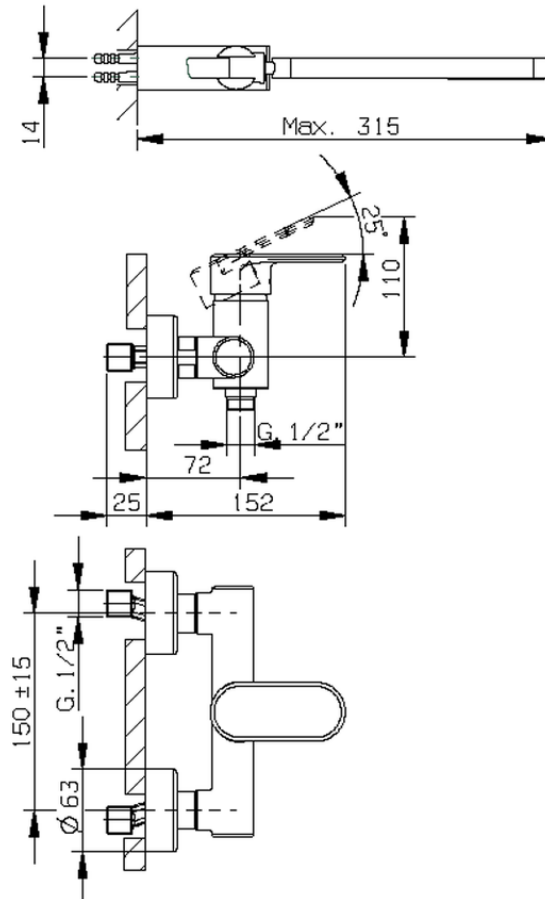

Miscelatore monocomando doccia completo LEVITY_LY000450

LY000450

<https://www.huberitalia.com/miscelatore-monocomando-doccia-completo-levity-ly000450>

2025-02-23