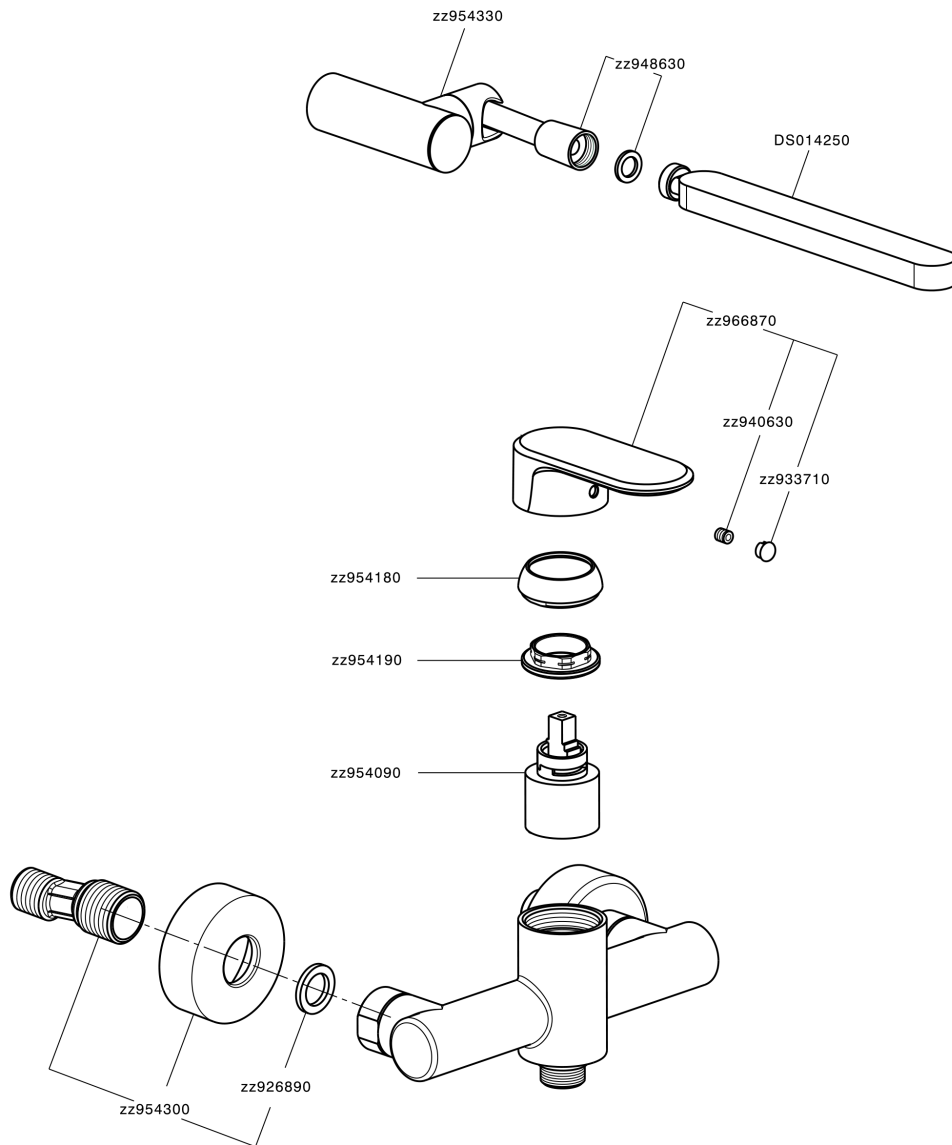

Miscelatore monocomando doccia completo LEVITY_LY000450

LY000450

<https://www.huberitalia.com/miscelatore-monocomando-doccia-completo-levity-ly000450>

2025-02-23