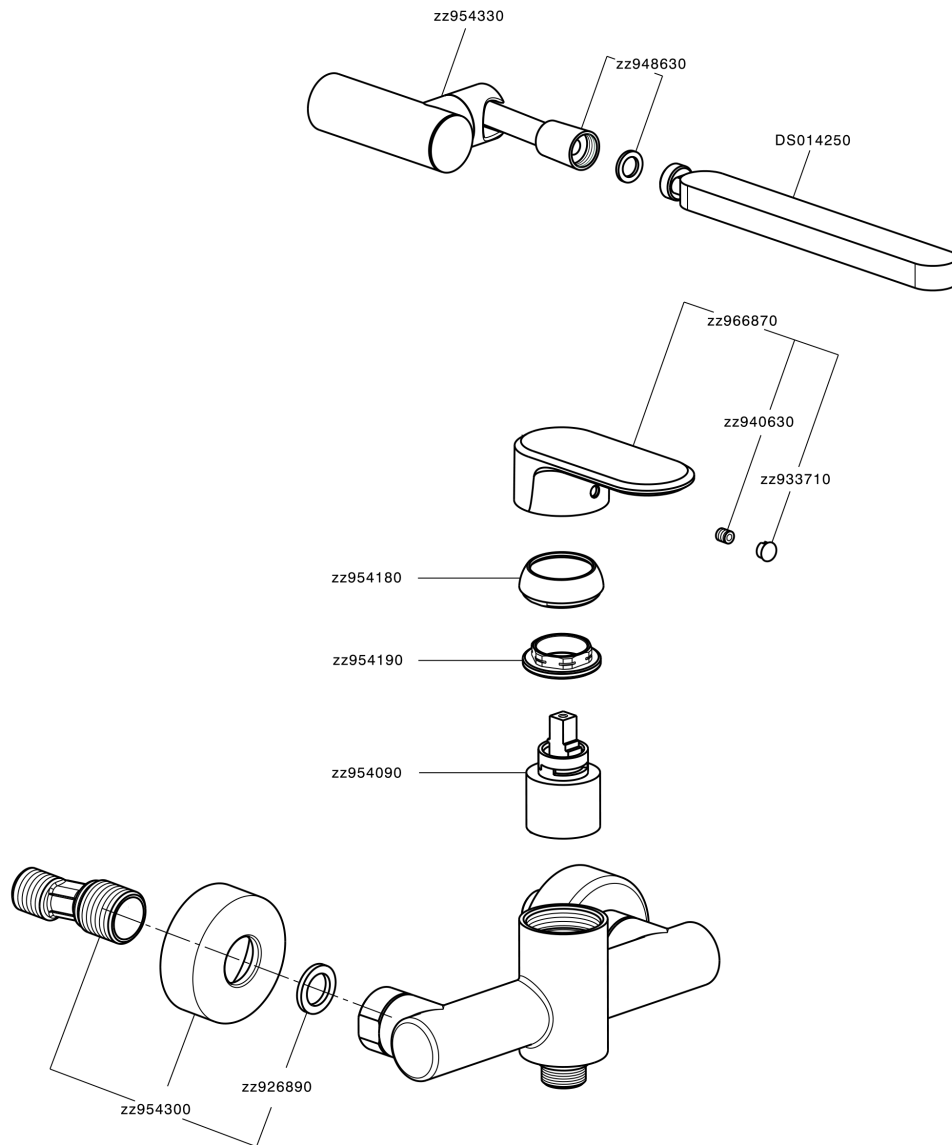

Miscelatore monocomando doccia completo LEVITY_LY000450

LY000450

<https://www.huberitalia.com/miscelatore-monocomando-doccia-completo-levity-ly000450>

2025-02-22