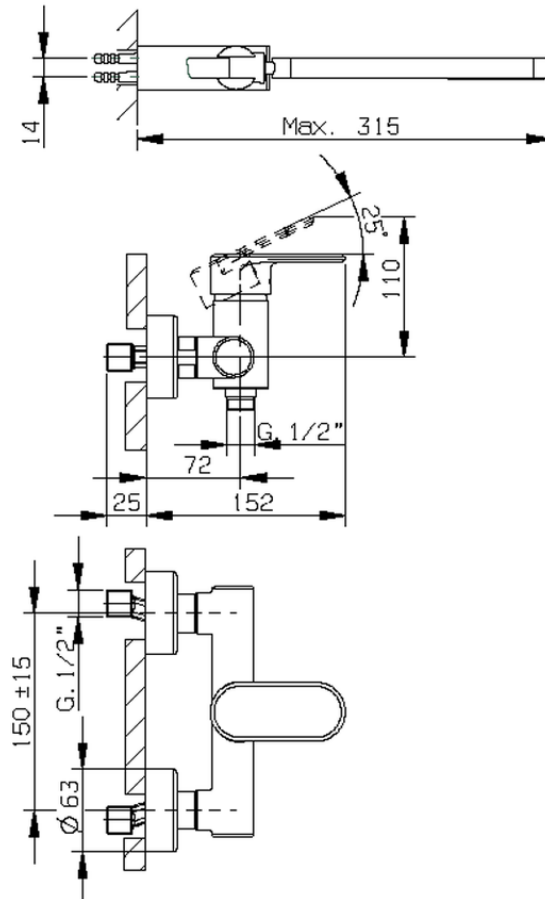

Miscelatore monocomando doccia completo LEVITY\_LY000450

LY000450

<https://www.huberitalia.com/miscelatore-monocomando-doccia-completo-levity-ly000450>

2025-02-22