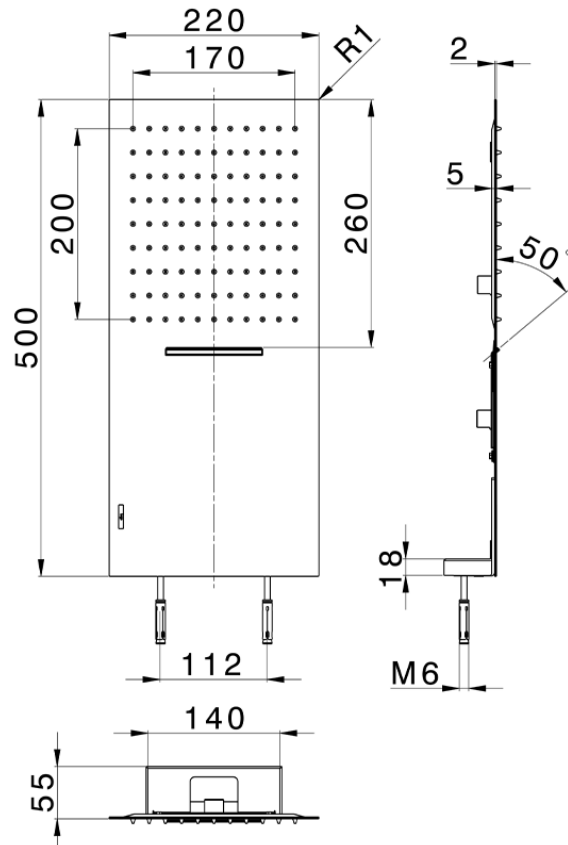

Soffione a parete 500x220 mm ZEN_ZS122130

ZS122130

<https://www.huberitalia.com/soffione-a-parete-500x220-mm-zen-zs122130>

2024-12-22