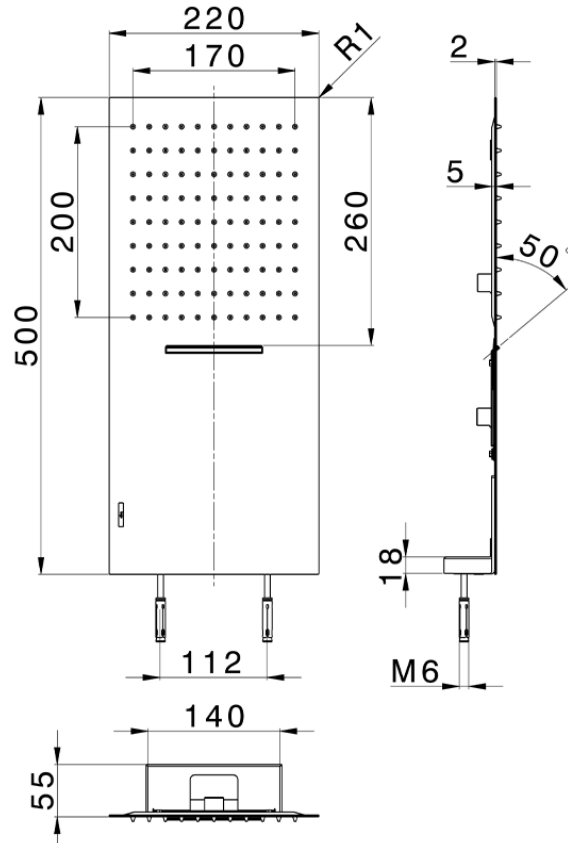

## Soffione a parete 500x220 mm ZEN\_ZS122130

ZS122130

<https://www.huberitalia.com/soffione-a-parete-500x220-mm-zen-zs122130>

2024-12-22