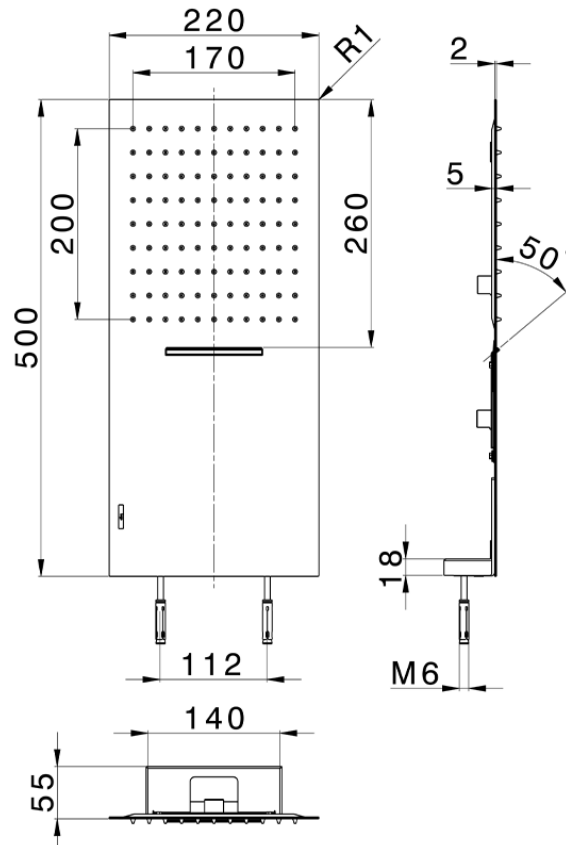

Soffione a parete 500x220 mm ZEN_ZS122130

ZS122130

<https://www.huberitalia.com/soffione-a-parete-500x220-mm-zen-zs122130>

2025-02-05