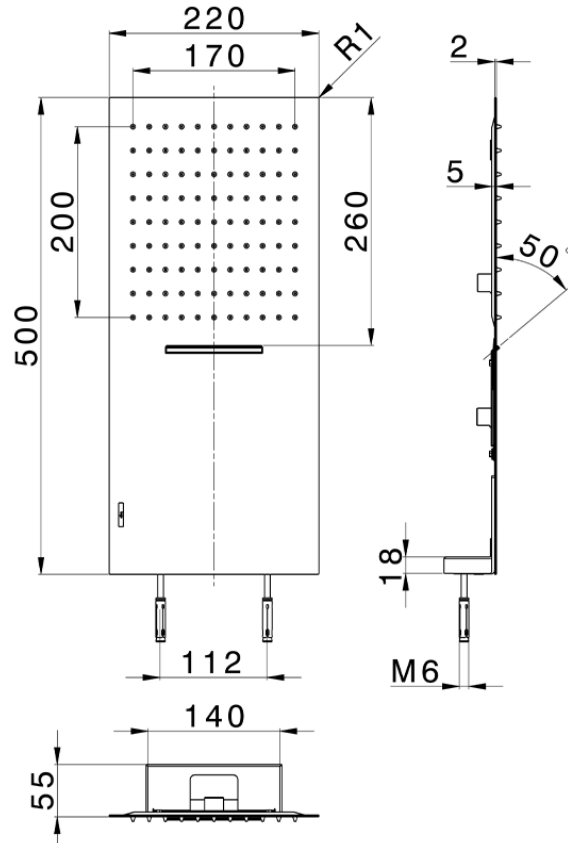

Soffione a parete 500x220 mm ZEN_ZS122130

ZS122130

<https://www.huberitalia.com/soffione-a-parete-500x220-mm-zen-zs122130>

2024-12-22