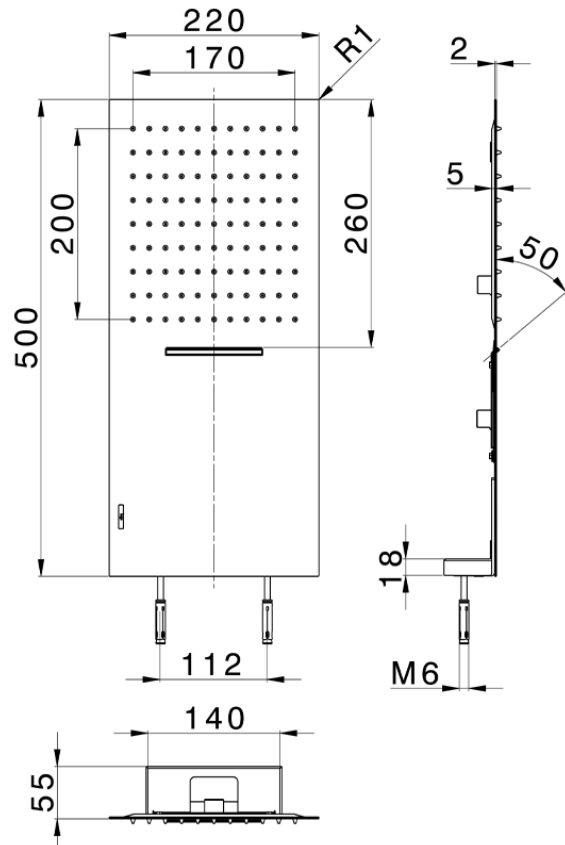

Soffione a parete 500x220 mm ZEN_ZS122130

ZS122130

<https://www.huberitalia.com/soffione-a-parete-500x220-mm-zen-zs122130>

2025-02-05