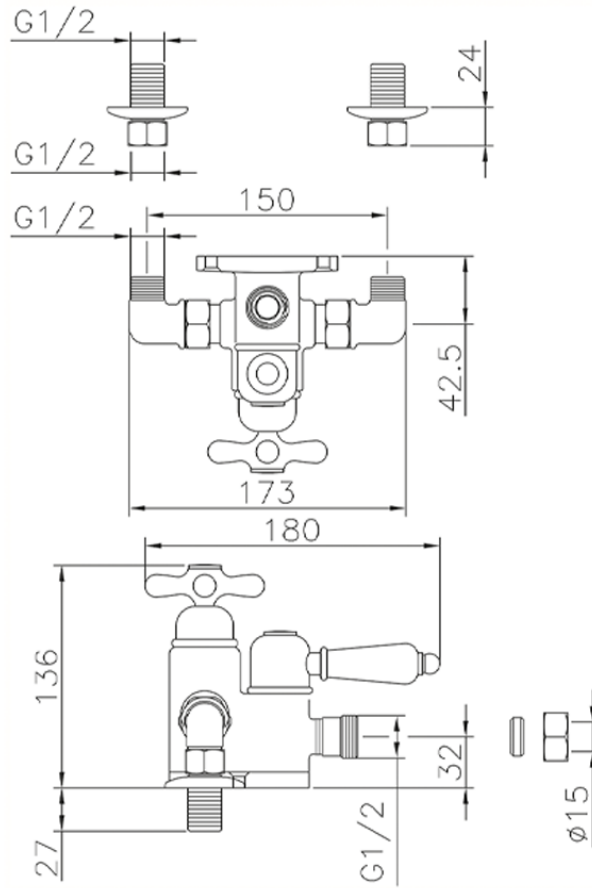

Miscelatore termostatico doccia CROISSETTE\_150.CS01H.

150.CS01H.

<https://www.huberitalia.com/miscelatore-termostatico-doccia-croisette-150-cs01h>

2025-01-30