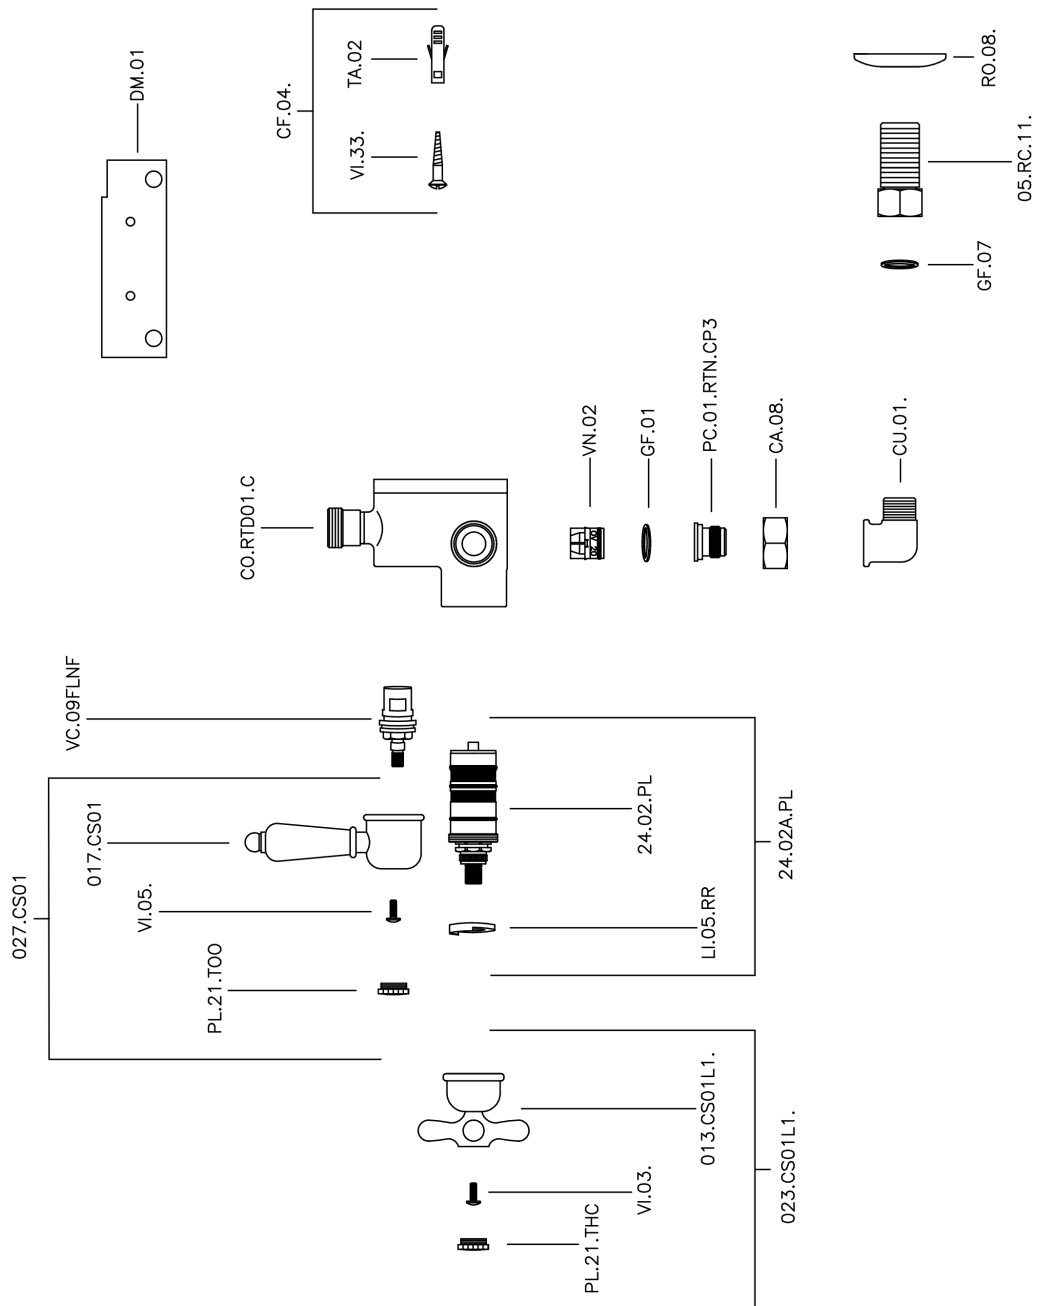

Miscelatore termostatico doccia CROISSETTE_150.CS01H.

150.CS01H.

<https://www.huberitalia.com/miscelatore-termostatico-doccia-croisette-150-cs01h>

2024-12-22