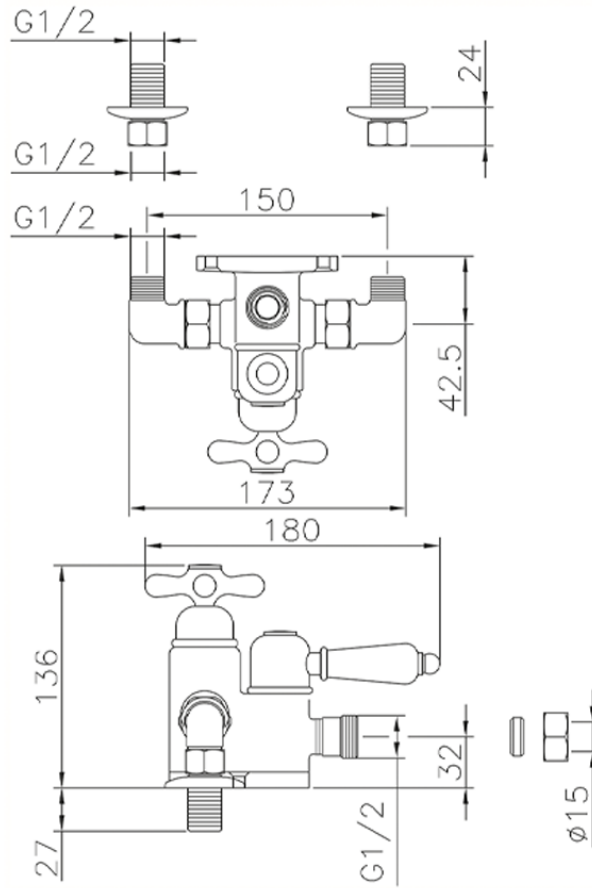

Miscelatore termostatico doccia CROISSETTE\_150.CS01H.

150.CS01H.

<https://www.huberitalia.com/miscelatore-termostatico-doccia-croisette-150-cs01h>

2024-12-22