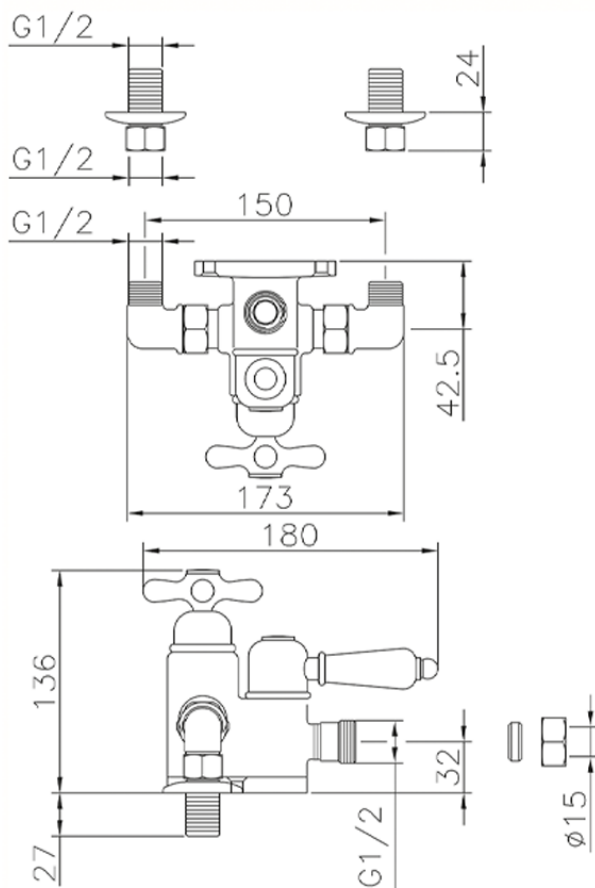

Miscelatore termostatico doccia CROISSETTE_150.CS01H.

150.CS01H.

<https://www.huberitalia.com/miscelatore-termostatico-doccia-croisette-150-cs01h>

2025-01-31