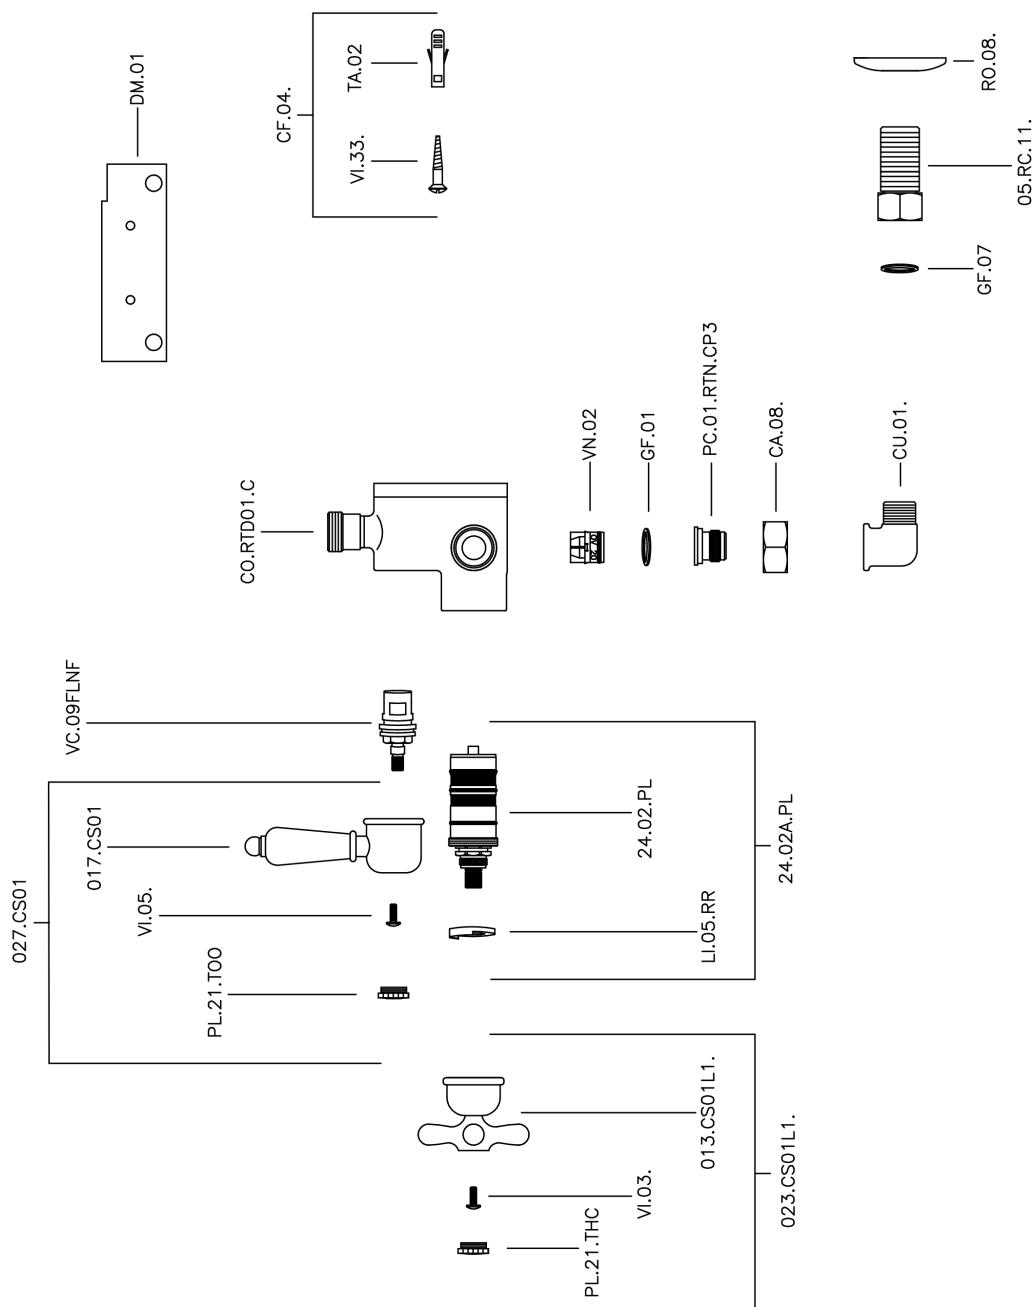

Miscelatore termostatico doccia CROISSETTE_150.CS01H.

150.CS01H.

<https://www.huberitalia.com/miscelatore-termostatico-doccia-croisette-150-cs01h>

2025-01-31