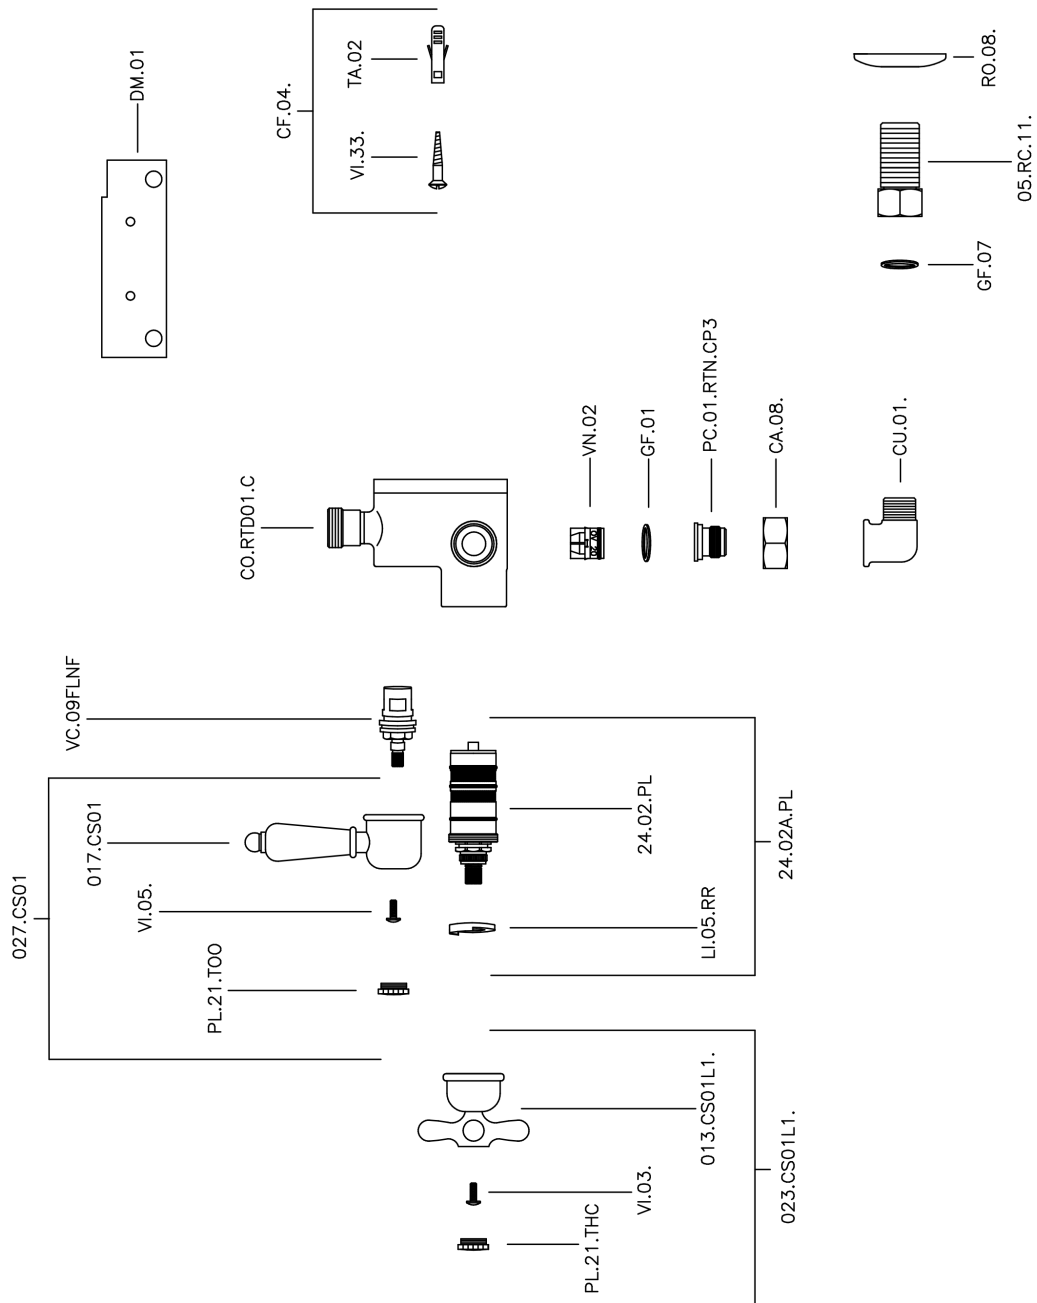

Miscelatore termostatico doccia CROISSETTE_150.CS01H.

150.CS01H.

<https://www.huberitalia.com/miscelatore-termostatico-doccia-croisette-150-cs01h>

2024-12-22